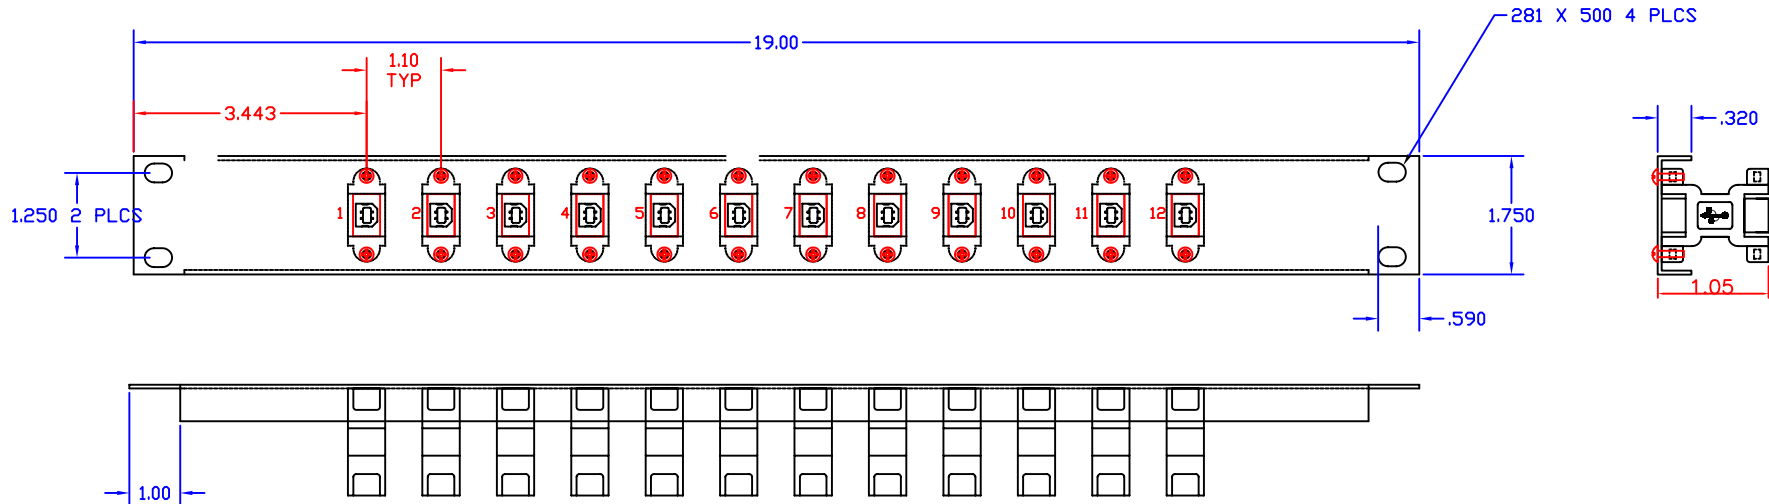

REVISIONS—ORIGINAL ISSUE SYMBOL A				N/C
ZONE	LTR	DESCRIPTION	DATE	APPROVED
	N/C	FIRST RELEASE	4/27/2005	SDB

SILK-SCREEN WHITE 15 PT CHARACTERS
 1.PAINT BLACK SEMI-GLOSS SMOOTH

TOLERANCE INCHES M/M						
. X					TITLE :	
. XX					PART NO. : U10-BF-BF-12	
. XXX		DRAWN BY				
CHECK BY		SCALE: NONE	DRAWING NO. :	REV		
APPD BY		UNIT: INCH		A		
		DATE: 06/20/05				