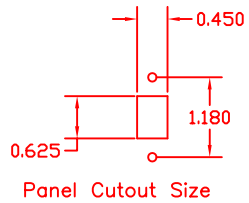

REVISIONS—ORIGINAL ISSUE SYMBOL A				N/C
ZONE	LTR	DESCRIPTION	DATE	APPROVED
	N/C	FIRST RELEASE	4/27/2005	SDB

SILK-SCREEN WHITE 15 PT CHARACTERS
 1.PAINT BLACK SEMI-GLOSS SMOOTH

TOLERANCE INCHES M/M						
. X					TITLE :	
. XX					PART NO. : U10-BF-BF-12	
. XXX		DRAWN BY				
CHECK BY		SCALE: NONE	DRAWING NO. :	REV		
APPD BY		UNIT: INCH		A		
		DATE: 06/20/05				