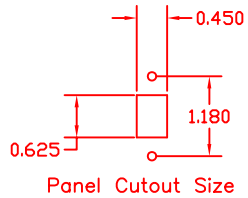

REVISIONS—ORIGINAL ISSUE SYMBOL A				
ZONE	LTR	DESCRIPTION	DATE	APPROVED
	N/C	FIRST RELEASE	4/27/2005	SDB

SILK-SCREEN WHITE 15 PT CHARACTERS
 1.PAINT BLACK SEMI-GLOSS SMOOTH

TOLERANCE INCHES		M/M			
. X			TITLE :		
. XX			PART NO. : U10-AF-BF-16		
. XXX			DRAWING NO. :		
DRAWN BY			SCALE: NONE		REV
CHECK BY			UNIT: INCH		A
APPD BY			DATE: 06/20/05		