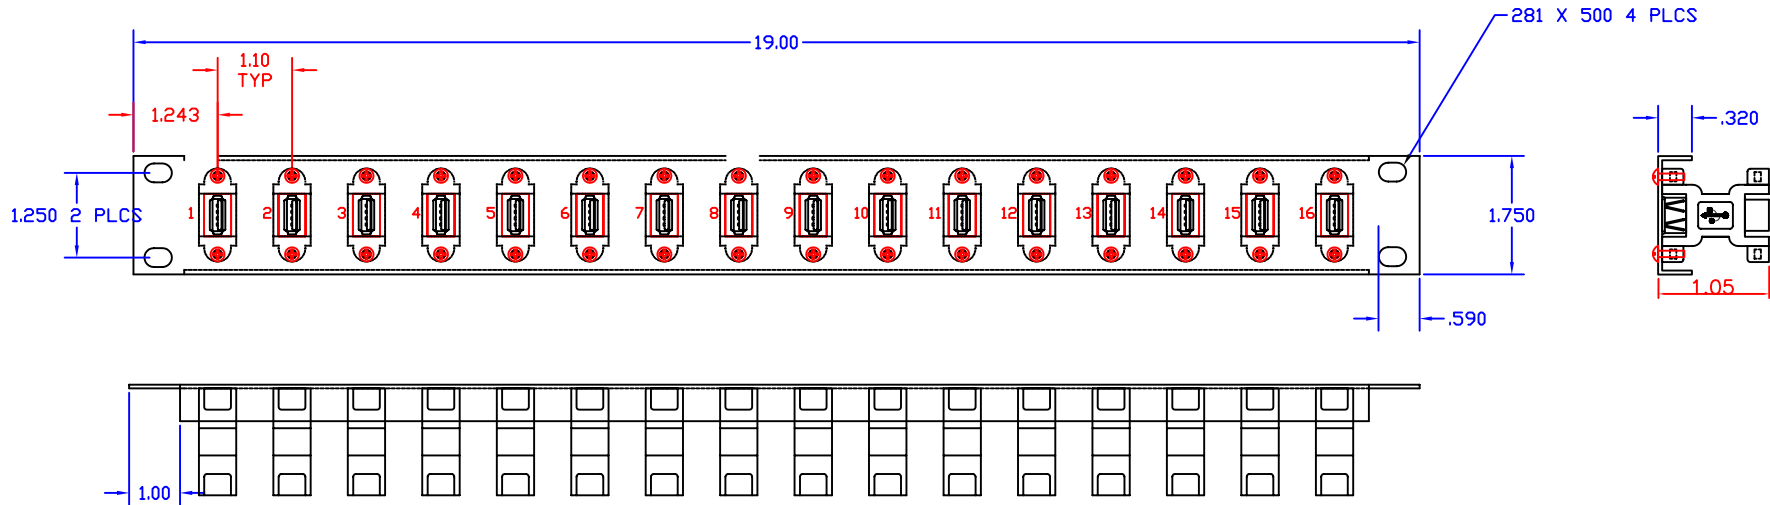

REVISIONS—ORIGINAL ISSUE SYMBOL A				
ZONE	LTR	DESCRIPTION	DATE	APPROVED
	N/C	FIRST RELEASE	4/27/2005	SDB

SILK-SCREEN WHITE 15 PT CHARACTERS
 1.PAINT BLACK SEMI-GLOSS SMOOTH

TOLERANCE INCHES		M/M			
. X			TITLE :		
. XX			PART NO. : U10-AF-BF-16		
. XXX			DRAWING NO. :		
DRAWN BY			SCALE: NONE		REV
CHECK BY			UNIT: INCH		A
APPD BY			DATE: 06/20/05		