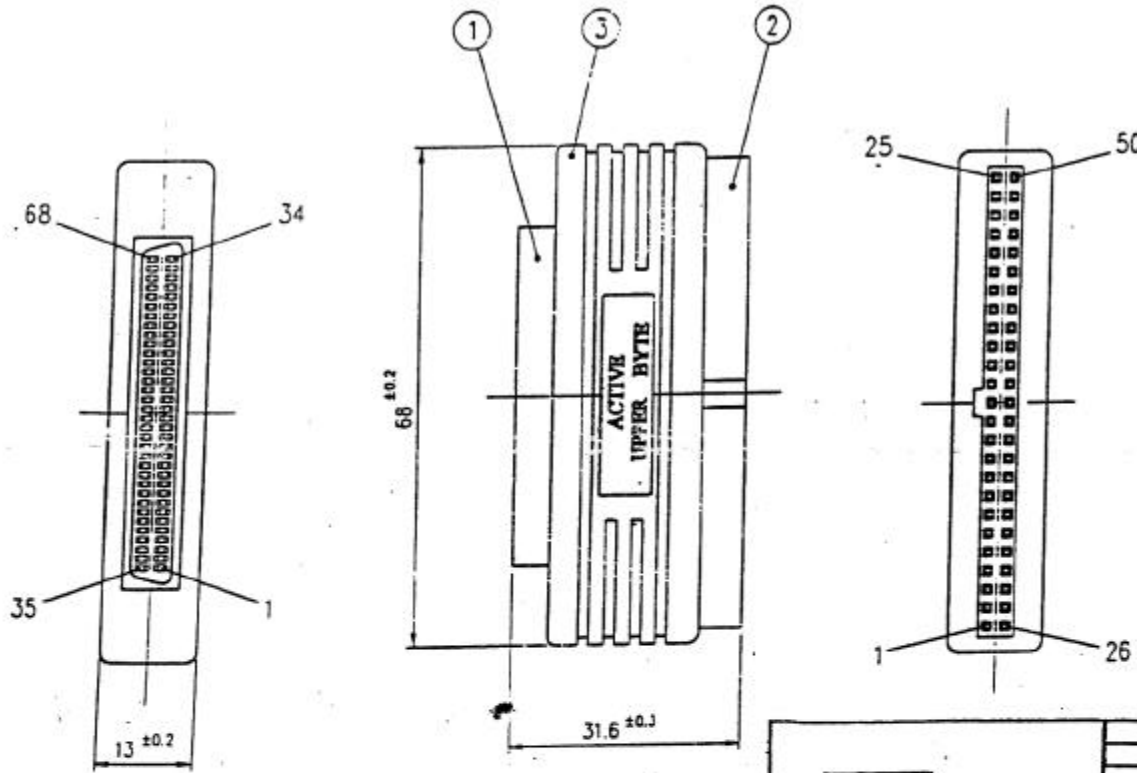

IDC50M - MD68H

NOTES:

1. HALF PITCH D-SUB 68 FEMALE, ALL PLASTIC
2. FEMALE HEADER 2.54 mm
3. OVERMOLD

|             |          |                |       |                               |  |                  |
|-------------|----------|----------------|-------|-------------------------------|--|------------------|
| 日期:<br>DATE | 87.06.01 | 繪圖<br>DRAWN    | CHOUZ | PART NO:<br>D05-SD68F-ID50F-A |  | 圖號<br>DRAWING NO |
| 版次:<br>REV. | 1        | 比例<br>SCALE    | 1:1   |                               |  | TER-0020         |
| 單位:<br>UNIT | mm       | 核准<br>APPROVAL |       |                               |  |                  |