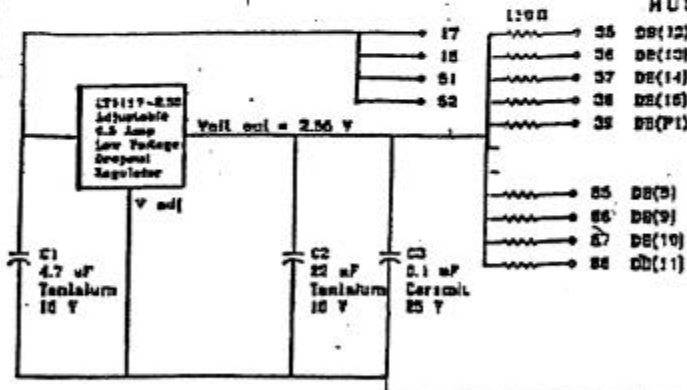

IDC50M - MD68H

NOTES:

1. HALF PITCH D-SUB 68 FEMALE, ALL PLASTIC
2. FEMALE HEADER 2.54 mm
3. OVERMOLD

|             |          |                |       |                               |  |                  |
|-------------|----------|----------------|-------|-------------------------------|--|------------------|
| 日期:<br>DATE | 87.06.01 | 繪圖<br>DRAWN    | CHOUZ | PART NO:<br>D05-SD68F-ID50F-A |  | 圖號<br>DRAWING NO |
| 版次:<br>REV. | 1        | 比例<br>SCALE    | 1:1   |                               |  | TER-0020         |
| 單位:<br>UNIT | mm       | 核准<br>APPROVAL |       |                               |  |                  |