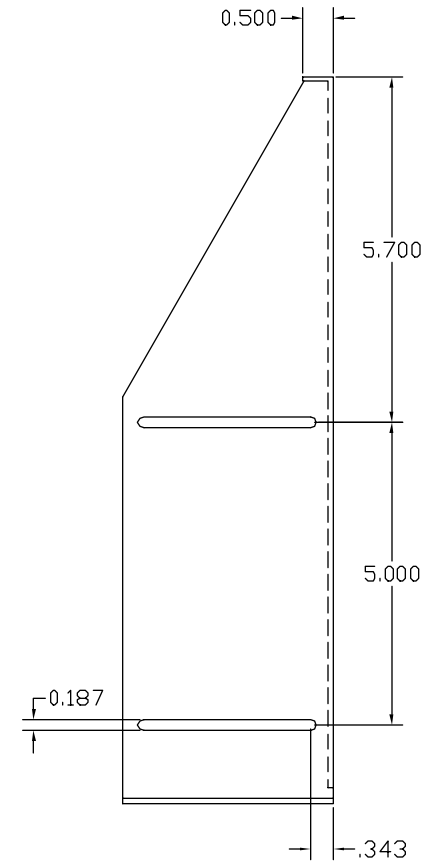

REVISIONS				
ZONE	REV	DESCRIPTION	DATE	APPROVED

- 2.Paint Semi-gloss Black Smooth
- 1.Remove All Burrs And Sharp Edges

TRI-NET TECHNOLOGY				
Chassis, 2 rack space				
14 ga crs	SIZE	FORM NO.	PART NUMBER	REV
			023-212	
	SCALE			DWG