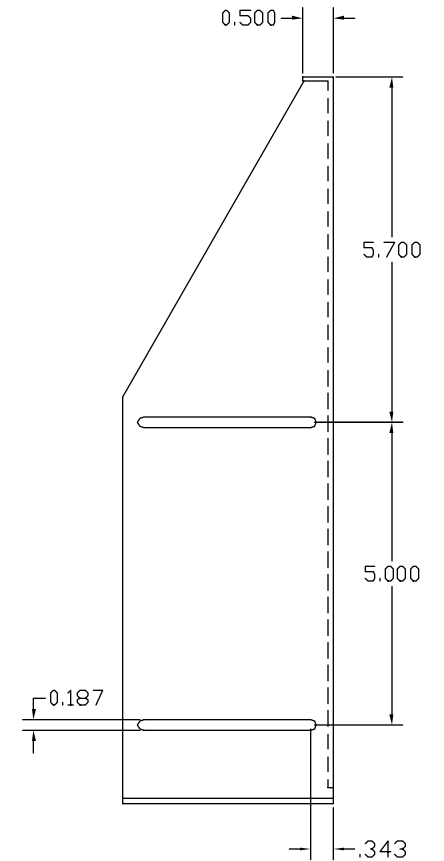

REVISIONS				
ZONE	REV	DESCRIPTION	DATE	APPROVED

- 2.Paint Semi-gloss Black Smooth
- 1.Remove All Burrs And Sharp Edges

		TRI-NET TECHNOLOGY		
		Equipment Shelf		
		3 Rack Space		
14 ga crs	SIZE	FORM NO.	PART NUMBER	REV
	SCALE		023-314	