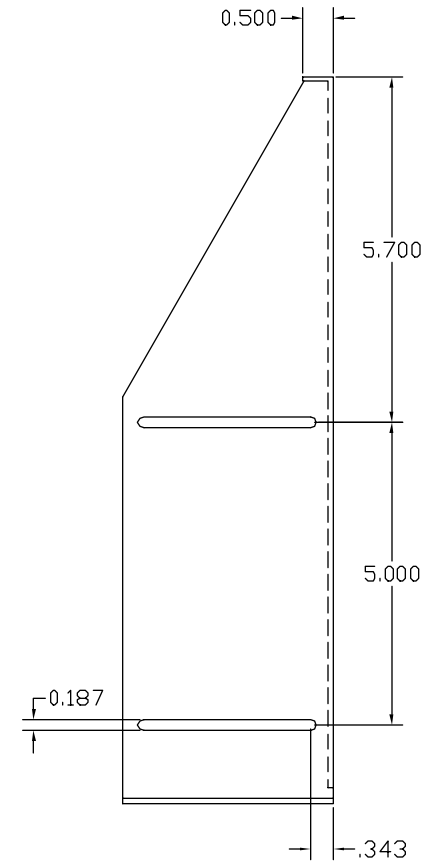

REVISIONS				
ZONE	REV	DESCRIPTION	DATE	APPROVED

- 2.Paint Semi-gloss Black Smooth
- 1.Remove All Burrs And Sharp Edges

TRI-NET TECHNOLOGY				
Chassis, 2 rack space				
14 ga crs	SIZE	FORM NO.	PART NUMBER	REV
			023-212	
	SCALE		DWG	