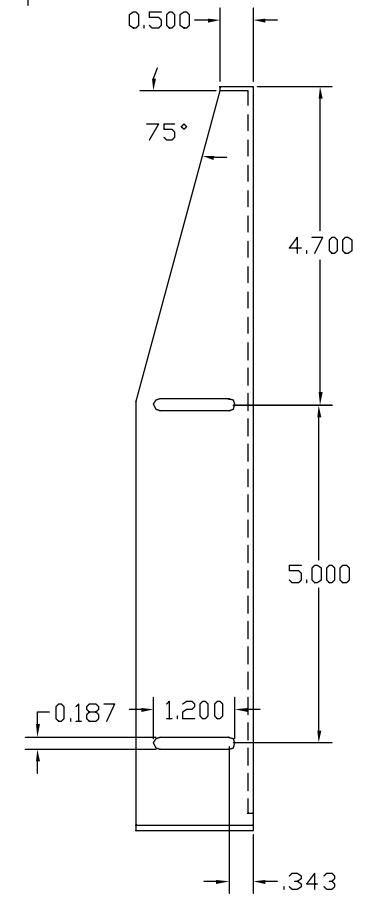

REVISIONS				
ZONE	REV	DESCRIPTION	DATE	APPROVED

- 2.Paint Semi-gloss Black Smooth
- 1.Remove All Burrs And Sharp Edges

TRI-NET TECHNOLOGY				
Chassis, 1 rack space				
14 ga crs	SIZE	FORM NO.	PART NUMBER	REV
			023-111	
	SCALE			DWG