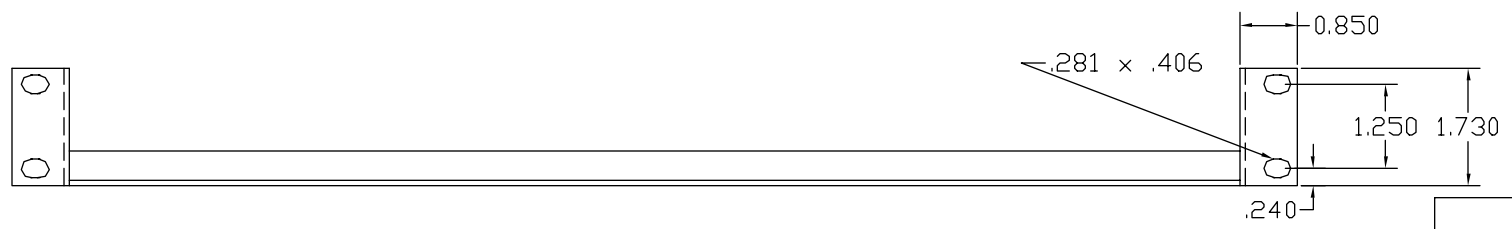

REVISIONS				
ZONE	REV	DESCRIPTION	DATE	APPROVED

- 2.Paint Semi-gloss Black Smooth
- 1.Remove All Burrs And Sharp Edges

TRI-NET TECHNOLOGY				
Chassis, 1 rack space				
14 ga crs	SIZE	FORM NO.	PART NUMBER	REV
			023-111	
	SCALE			DWG