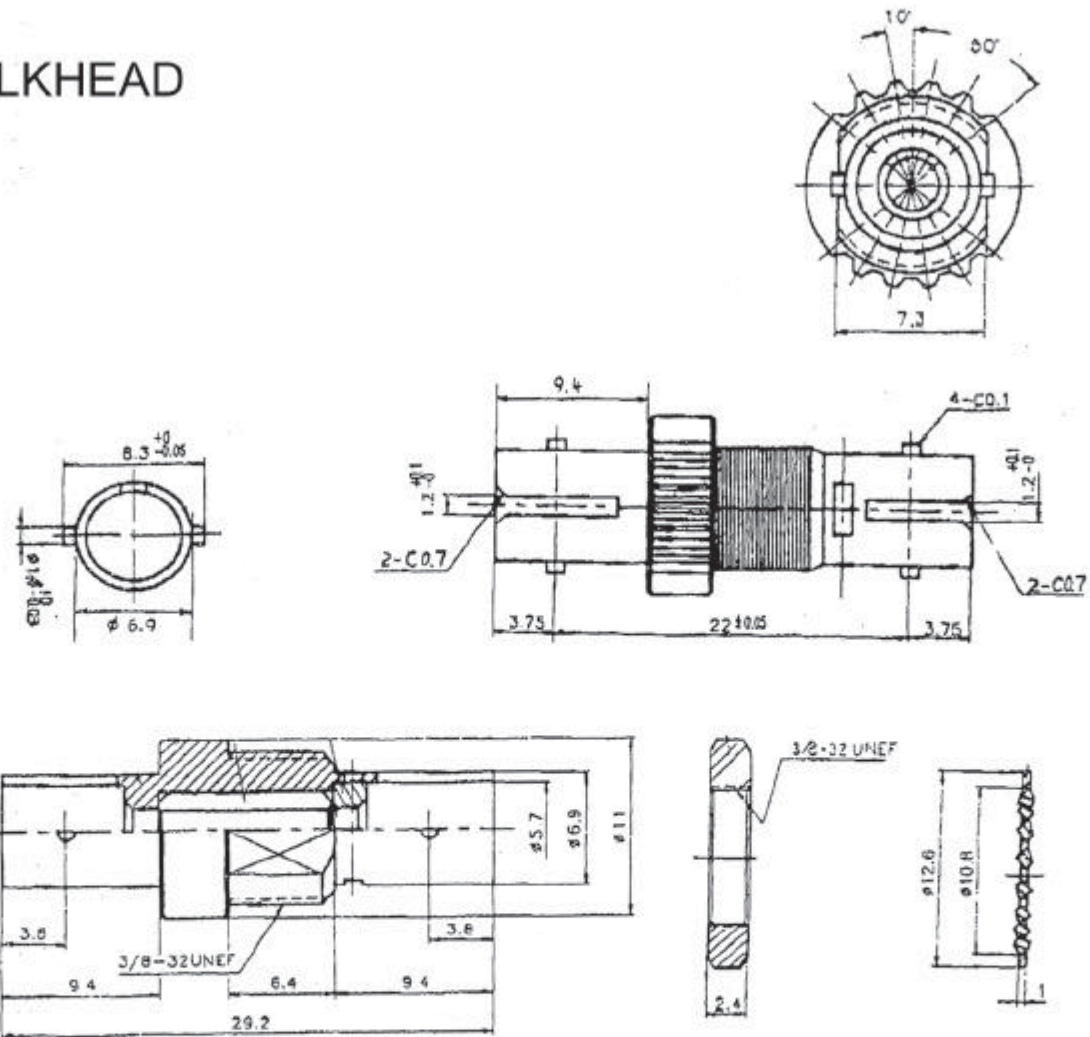

# SIMPLEX ST to ST SINGLE-MODE BULKHEAD

APPLICATION: THIS ADAPTOR IS COMPATIBLE WITH AT&T'S ST ADAPTOR.  
SUITS TO ALL ST FIBER OPTICS PATCH CORD OR PIGTAIL.

MATERIAL: MAIN BODY MATERIAL - ZINC DIE-CAST

SHEET 1 OF 1	ALL COPY RIGHTS RESERVED
SIZE A	<b>TNT</b> Tri-Net Technology
MEA. mm[INCH]	PART NUMBER
DATE 10/30/01	890-ST-ST-S
DWG NO	TITLE
SCALE: NONE	SIMPLEX ST to ST SINGLE-MODE BULKHEAD