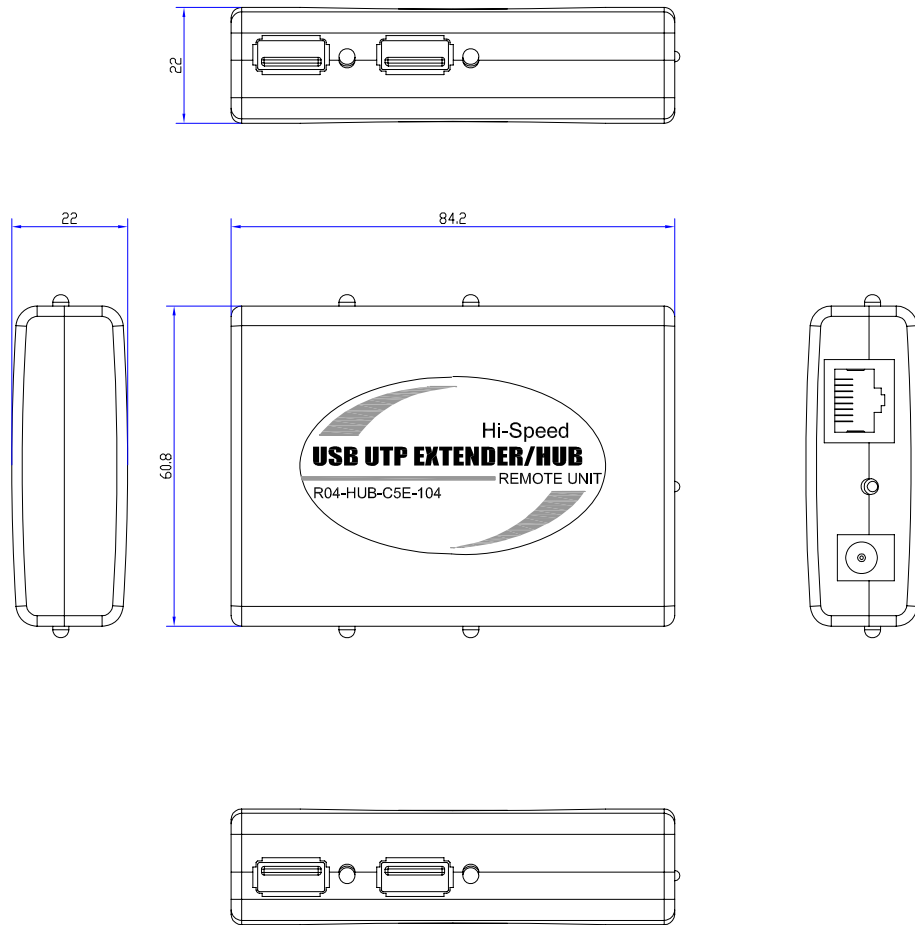

Description

The USB Cat5 Extender/Hub extends any USB device including keyboard and mouse up to 150 feet away from the location of computer, eliminating the 17.5 feet distance limitation of USB. The USB Cat5 Extender/Hub send and receive units use one CAT-5 cable for extension and is optimized for applications where four devices, such as the keyboard, Printer, External Hard Drive and Digital Camera, must be operated remotely.

Specifications:

1. Dimensions: 66.5(L) x 45.63(W) x 22.05(H)
2. Product Weight(net): 41g
3. Shell Color: Black

A	INITIAL RELEASE		01/04/08	
REV	DESCRIPTION OF CHANGE		DATE	
TOLERANCE		M/M		
.X	.015	.30	TNT Tri-Net Technology, Inc. http://www.trinetusa.com	
.XX	.010	.10	SCALE	NONE
.XXX	.005	.05	UNIT	mm
DRAWN BY		Phymily	SHEET	1/2
CHECK BY			DATE	01/04/08
APPD BY			DWG NO.	
			TITLE	
			USB UPT Extender/HUB LOCAL	
			PART NO.	
			R04-HUB-C5E-104	

A	INITIAL RELEASE		01/04/08	
REV	DESCRIPTION OF CHANGE		DATE	
TOLERANCE		 Tri-Net Technology, Inc. http://www.trinetusa.com		
INCHES	M/M			
.X	.015 .30			
.XX	.010 .10	SCALE	NONE	 REV A
.XXX	.005 .05	UNIT	MM	
DRAWN BY	phymily		SHEET	2/2
			DATE	01/04/08
CHECK BY			TITLE USB UPT Extender/HUB REMOTE	
APPD BY			PART NO.	R04-HUB-C5E-104