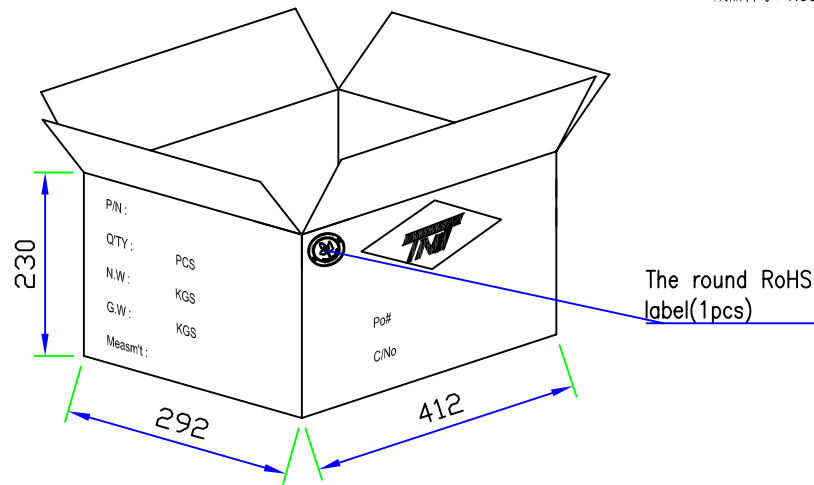

Packaging Details:

- 1) Stick the Label-1 onto the Product's Bottom.
- 2) Put the whole item, the Installation Tool, the enclosed 4pcs of screws (packing with a small PE bag) and owner's manual inside the inner box
- 3) Stick the Label-2 onto this inner box.
- 4) Inner box size: 200(L)X140(W)X42(H)MM
- 5) Outer carton size: 412(L)X292(W)X230(H)MM
- 6) Put 20pcs of inner boxes into an outer carton.

Version Label

PCB标签
标签尺寸: 15x8mm
标签颜色: 绿色
料号: LAB-E-R03-EXT-RWY-FP-GR-A
成品料号: R03-EXT-RWY-FP

White Inner Box

标签-3 标签尺寸: 90x63mm
标签颜色: 黑白

Outer Carton

A	INITIAL RELEASE		02/04/10		
REV	DESCRIPTION OF CHANGE		DATE		
TOLERANCE INCHES		M/M		Tri-Net Technology, Inc. http://www.trinetusa.com	
.X	.015	.30	SCALE		NONE
.XX	.010	.10	UNIT		MM
.XXX	.005	.05	SHEET	4/4	REV A
DRAWN BY	starl		DATE	02/04/10	
CHECK BY			TITLE		
APPD BY			PART NO.		
			COMPOSITE VIDEO (RWY)		
			R03-EXT-RWY-FP		