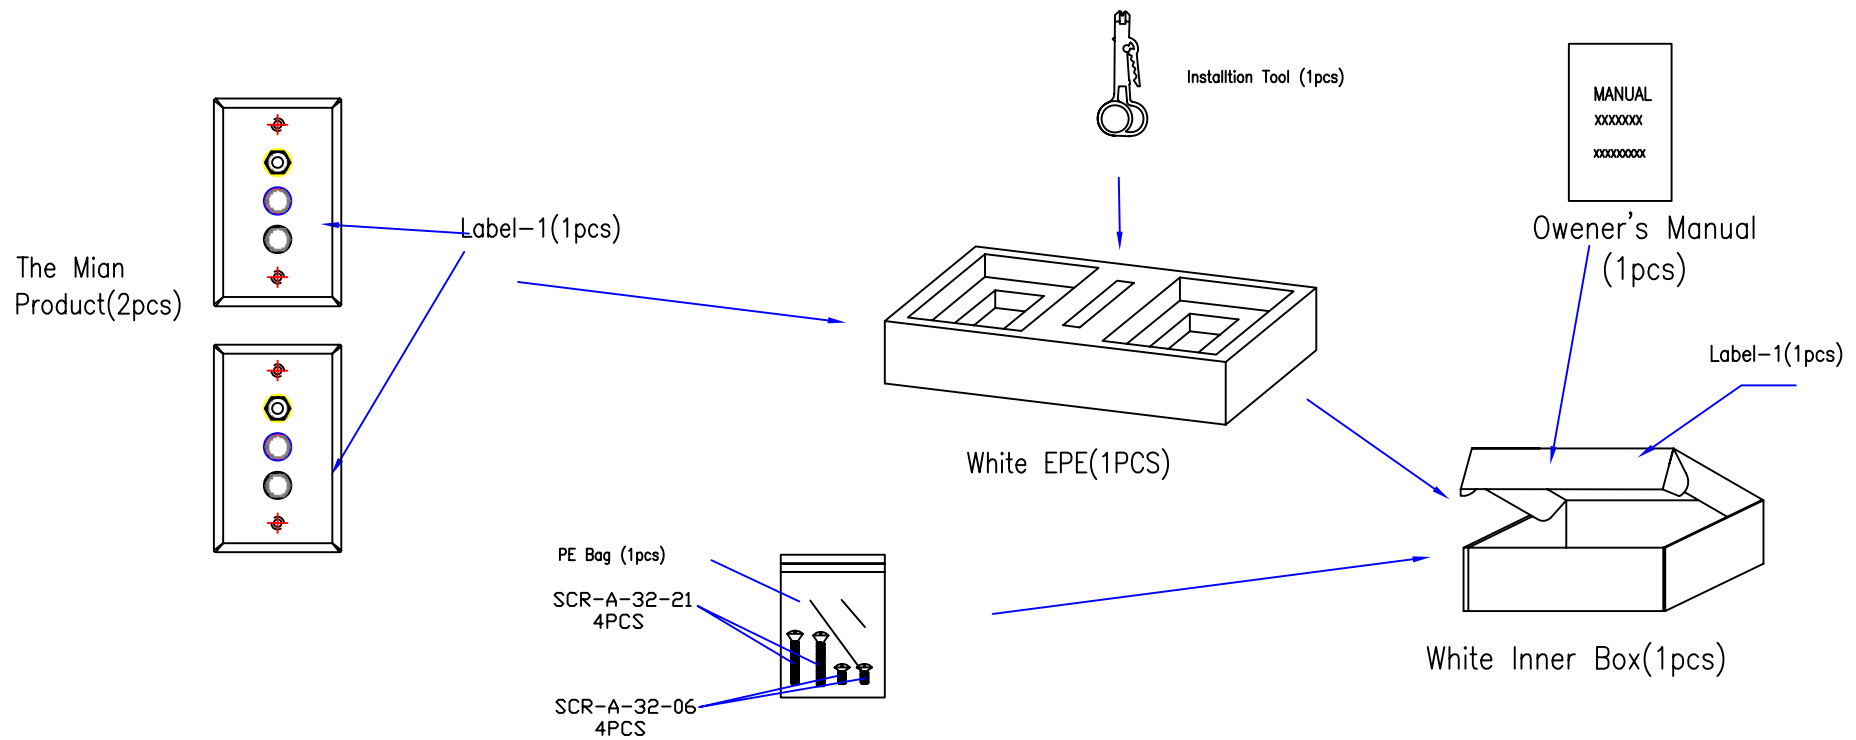

Description:

The perfect solution for connecting composite video devices using UTP(Cat5/5e/6) cable, this Composite Video UTP Extender lets you extend signals up to 300ft./100m. R03-EXT-RWY-FP is comprised of two extender units that can be used interchangeably: one is installed near the video signal source, the other to be placed near the desired display, up to an impressive 300ft./100m away. With no software or power adapter required, installation and setup is quick and hassle-free.

Features:

- No software or power adapter required for easy installation.
- Works with UTP (Cat5/5e/6) cable.
- Shell color: White

Applications

- To be used in home or commercial applications as a fast, and cost-effective means of connecting composite video equipment.
- Ideal for classrooms, projectors, convention facilities, and retail displays.

Packaging Details:

- 1) Stick the Label-1 onto the Product's Bottom.
- 2) Put the whole item, the Installation Tool, the enclosed 4pcs of screws (packing with a small PE bag) and owner's manual inside the inner box
- 3) Stick the Label-2 onto this inner box.
- 4) Inner box size: 200(L)X140(W)X42(H)MM
- 5) Outer carton size: 412(L)X292(W)X230(H)MM
- 6) Put 20pcs of inner boxes into an outer carton.