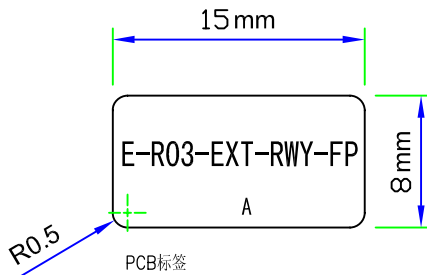

A	INITIAL RELEASE		02/04/10	
REV	DESCRIPTION OF CHANGE		DATE	
TOLERANCE		M/M		 Tri-Net Technology, Inc. http://www.trinetusa.com
INCHES				
.X	.015	.30		
.XX	.010	.10		
.XXX	.005	.05		SCALE NONE UNIT MM SHEET 1/4 DATE 02/04/10
DRAWN BY	starl		DWG NO.	
CHECK BY			TITLE COMPOSITE VIDEO (RWY)	
APPD BY			PART NO. R03-EXT-RWY-FP	

Packaging Details:

- 1) Stick the Label-1 onto the Product's Bottom.
- 2) Put the whole item, the Installation Tool, the enclosed 4pcs of screws (packing with a small PE bag) and owner's manual inside the inner box
- 3) Stick the Label-2 onto this inner box.
- 4) Inner box size: 200(L)X140(W)X42(H)MM
- 5) Outer carton size: 412(L)X292(W)X230(H)MM
- 6) Put 20pcs of inner boxes into an outer carton.

Version Label

PCB标签
标签尺寸: 15x8mm
标签颜色: 绿色
料号: LAB-E-R03-EXT-RWY-FP-GR-A
成品料号: R03-EXT-RWY-FP

White Inner Box

标签-3 标签尺寸: 90x63mm
标签颜色: 黑白

Outer Carton

A	INITIAL RELEASE		02/04/10		
REV	DESCRIPTION OF CHANGE		DATE		
TOLERANCE INCHES		M/M		Tri-Net Technology, Inc. http://www.trinetusa.com	
.X	.015	.30	SCALE		NONE
.XX	.010	.10	UNIT		MM
.XXX	.005	.05	SHEET	4/4	REV A
DRAWN BY	starl		DATE	02/04/10	
CHECK BY			TITLE		
APPD BY			PART NO.		
			COMPOSITE VIDEO (RWY)		
			R03-EXT-RWY-FP		