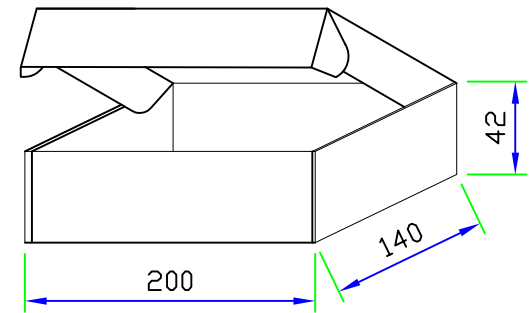

Packaging Details:

- 1) Stick the Label-1 onto the Product's Bottom.
- 2) Put the whole item, the Installation Tool, the enclosed 4pcs of screws (packing with a small PE bag) and owner's manual inside the inner box
- 3) Stick the Label-2 onto this inner box.
- 4) Inner box size: 200(L)X140(W)X42(H)MM
- 5) Outer carton size: 412(L)X292(W)X230(H)MM
- 6) Put 20pcs of inner boxes into an outer carton.

Version Label

PCB标签
标签尺寸: 15x8mm
标签颜色: 绿色
料号: LAB-E-R03-EXT-RWY-FP-GR-A
成品料号: R03-EXT-RWY-FP

White Inner Box

标签-3 标签尺寸: 90x63mm
标签颜色: 黑白

Outer Carton

A	INITIAL RELEASE		02/04/10		
REV	DESCRIPTION OF CHANGE		DATE		
TOLERANCE INCHES		M/M		Tri-Net Technology, Inc. http://www.trinetusa.com	
.X	.015	.30	SCALE		NONE
.XX	.010	.10	UNIT		MM
.XXX	.005	.05	SHEET	4/4	REV A
DRAWN BY	starl		DATE	02/04/10	
CHECK BY			TITLE		
APPD BY			PART NO.		
			COMPOSITE VIDEO (RWY)		
			R03-EXT-RWY-FP		