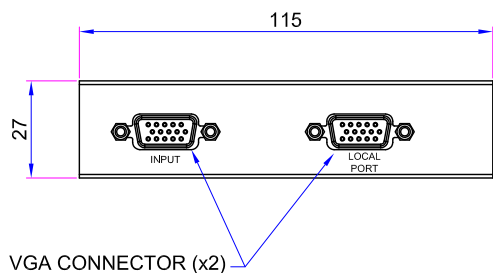

View A

View A

Power adapter  
Input: 100-240V  
Output: 5V,2A

|                                      |          |                              |  |
|--------------------------------------|----------|------------------------------|--|
| A                                    | 10/06/14 | INITIAL RELEASE              |  |
| REV                                  | DATE     | DESCRIPTION OF CHANGE        |  |
| GENERAL TOLERANCE (Unless Specified) |          | Tri-Net Electronics Co. Ltd. |  |
| DECIMALS                             | INCHES   | MM                           | UNITS  |
| .x                                   | 0.015    | 0.30                         | mm   |
| .xxx                                 | 0.010    | 0.10                         | SHEET 5-1  |
| .xxxx                                | 0.005    | 0.05                         | DATA 10/06/14  |
| ANGLE : ± 0.5°                       |          | VER. A                       | Title: VGA Active UTP EXTENDER Transmitter<br>PART NO: R02T-EXT-C5E<br>DWG NO: R02T-EXT-C5E-TX |
| APPD.                                | CHK.     | DR.                          | Afra   |