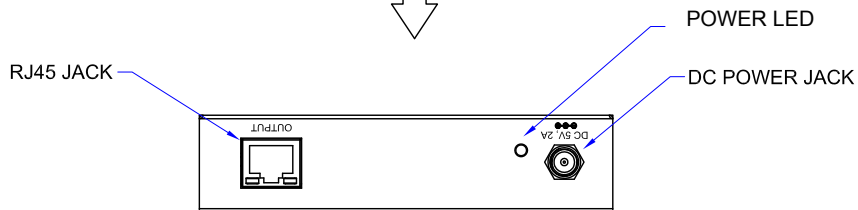

View A

View A

Power adapter  
Input: 100-240V  
Output: 5V,2A

|                                      |          |                              |  |
|--------------------------------------|----------|------------------------------|--|
| A                                    | 10/06/14 | INITIAL RELEASE              |  |
| REV                                  | DATE     | DESCRIPTION OF CHANGE        |  |
| GENERAL TOLERANCE (Unless Specified) |          | Tri-Net Electronics Co. Ltd. |  |
| DECIMALS                             | INCHES   | MM                           | UNITS  |
| .x                                   | 0.015    | 0.30                         | mm   |
| .xxx                                 | 0.010    | 0.10                         | SHEET 5-1  |
| .xxxx                                | 0.005    | 0.05                         | DATA 10/06/14  |
| ANGLE : ± 0.5°                       |          | VER. A                       | Title: VGA Active UTP EXTENDER Transmitter<br>PART NO: R02T-EXT-C5E<br>DWG NO: R02T-EXT-C5E-TX |
| APPD.                                | CHK.     | DR.                          | Afra   |