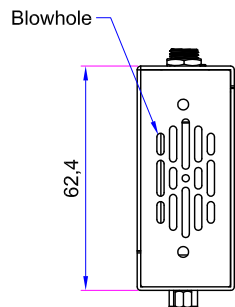

View A

View A

Power adapter  
Input: 100-240V  
Output: 5V,2A

|                                      |          |                              |  |
|--------------------------------------|----------|------------------------------|--|
| A                                    | 10/06/14 | INITIAL RELEASE              |  |
| REV                                  | DATE     | DESCRIPTION OF CHANGE        |  |
| GENERAL TOLERANCE (Unless Specified) |          | Tri-Net Electronics Co. Ltd. |  |
| DECIMALS                             | INCHES   | MM                           | UNITS  |
| .x                                   | 0.015    | 0.30                         | mm   |
| .xxx                                 | 0.010    | 0.10                         | SHEET 5-1  |
| .xxxx                                | 0.005    | 0.05                         | DATA 10/06/14  |
| ANGLE : ± 0.5°                       |          | VER. A                       | Title: VGA Active UTP EXTENDER Transmitter<br>PART NO: R02T-EXT-C5E<br>DWG NO: R02T-EXT-C5E-TX |
| APPD.                                | CHK.     | DR.                          | Afra   |