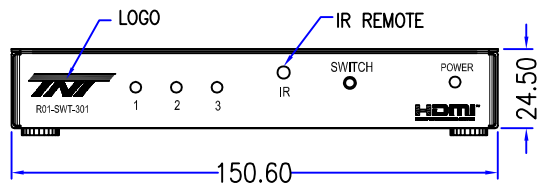

CUSTOMER: TNT/USA

SWITCH

Remote control

Power adapter  
Input: 110-240V  
Output: 9V,1.5A

Description:

The 3x1 HDMI Switch allows access to three HDTV devices, using one HDTV display. The HDMI Switch provides solutions for home theaters, audio/video installations, data centers, information distributions, conference room presentations, schools and corporate training environments. Automatism search current signal input when turn on product or by controller

Specifications:

- 1.Video Amplifier Bandwidth:340MHZ(10.2GBS)
- 2.Single Link Range:1080P/1920x1080
- 3.Vertical Frequency Range:50/60Hz
- 4.HDMI Input/OuTput Connector:Type HDMI 19pin
- 5.Power Consumption:15 Watts (max.)
- 6.Power Supply 9V DC
- 7.Dimensions:150.6(L) x 78.5(W) x 24.5(H)
- 8.Produce Weight (net) 434.5g
- 9.Shell Color: Black

B	CHANG SHELL COLOR	03/11/08
A	INITIAL RELEASE	03/01/08
REV	DESCRIPTION OF CHANGE	DATE
TOLERANCE		Tri-Net Technology, Inc. <a href="http://www.trinetusa.com">http://www.trinetusa.com</a>
INCHES		
M/M		
.X	.015 .30	SCALE NONE
.XX	.010 .10	UNIT mm
.XXX	.005 .05	REV B
DRAWN BY	Phymily	SHEET 1/3
		DATE 03/11/08
CHECK BY		DWG NO. TNT-S101-E0001
APPD BY		TITLE HDMI SWITCH 3 IN 1 OUT (Ver:1.3)
		PART NO. R01-SWT-301

CUSTOMER: TNT/USA

Remote control

其余丝印为白色

铁壳丝印:

1. 网板号: TNT-035
2. 丝印颜色: 白色, 黑色
3. 铁壳本体喷黑色漆

B	CHANG SHELL COLOR		03/11/08
A	INITIAL RELEASE		03/01/08
REV	DESCRIPTION OF CHANGE		DATE
TOLERANCE			Tri-Net Technology, Inc. <a href="http://www.trinetusa.com">http://www.trinetusa.com</a>
	INCHES	M/M	
.X	.015	.30	
.XX	.010	.10	
.XXX	.005	.05	
DRAWN BY	Phymily	SHEET	2/3
CHECK BY		DATE	03/11/08
APPD BY		TITLE	HDMI SWITCH 3 IN 1 OUT (Ver:1.3)
		PART NO.	R01-SWT-301