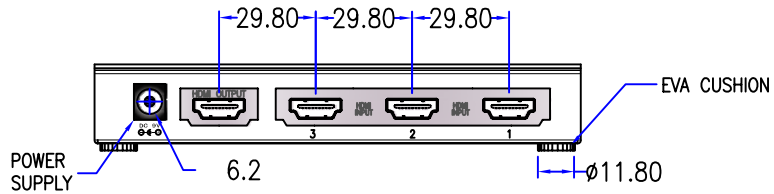

CUSTOMER: TNT/USA

SWITCH

Remote control

Power adapter  
Input: 110-240V  
Output: 9V,1.5A

Description:

The 3x1 HDMI Switch allows access to three HDTV devices, using one HDTV display. The HDMI Switch provides solutions for home theaters, audio/video installations, data centers, information distributions, conference room presentations, schools and corporate training environments. Automatism search current signal input when turn on product or by controller

Specifications:

- 1.Video Amplifier Bandwidth:340MHZ(10.2GBS)
- 2.Single Link Range:1080P/1920x1080
- 3.Vertical Frequency Range:50/60Hz
- 4.HDMI Input/OuTput Connector:Type HDMI 19pin
- 5.Power Consumption:15 Watts (max.)
- 6.Power Supply 9V DC
- 7.Dimensions:150.6(L) x 78.5(W) x 24.5(H)
- 8.Produce Weight (net) 434.5g
- 9.Shell Color: Black