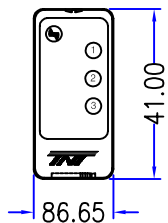

CUSTOMER: TNT/USA

SWITCH

Remote control

Power adapter  
Input: 110-240V  
Output: 9V,1.5A

Description:

The 3x1 HDMI Switch allows access to three HDTV devices, using one HDTV display. The HDMI Switch provides solutions for home theaters, audio/video installations, data centers, information distributions, conference room presentations, schools and corporate training environments. Automatism search current signal input when turn on product or by controller

Specifications:

- 1.Video Amplifier Bandwidth:340MHZ(10.2GBS)
- 2.Single Link Range:1080P/1920x1080
- 3.Vertical Frequency Range:50/60Hz
- 4.HDMI Input/OuTput Connector:Type HDMI 19pin
- 5.Power Consumption:15 Watts (max.)
- 6.Power Supply 9V DC
- 7.Dimensions:150.6(L) x 78.5(W) x 24.5(H)
- 8.Produce Weight (net) 434.5g
- 9.Shell Color: Black

B	CHANG SHELL COLOR	03/11/08
A	INITIAL RELEASE	03/01/08
REV	DESCRIPTION OF CHANGE	DATE
TOLERANCE		Tri-Net Technology, Inc. <a href="http://www.trinetusa.com">http://www.trinetusa.com</a>
INCHES		
M/M		
.X	.015 .30	SCALE NONE
.XX	.010 .10	UNIT mm
.XXX	.005 .05	REV B
DRAWN BY	Phymily	SHEET 1/3
		DATE 03/11/08
CHECK BY		DWG NO. TNT-S101-E0001
APPD BY		TITLE HDMI SWITCH 3 IN 1 OUT (Ver:1.3)
		PART NO. R01-SWT-301