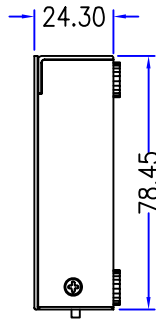

CUSTOMER: TNT/USA

SWITCH

Remote control

Power adapter  
Input: 110-240V  
Output: 9V,1.5A

Description:

The 3x1 HDMI Switch allows access to three HDTV devices, using one HDTV display. The HDMI Switch provides solutions for home theaters, audio/video installations, data centers, information distributions, conference room presentations, schools and corporate training environments. Automatism search current signal input when turn on product or by controller

Specifications:

- 1.Video Amplifier Bandwidth:340MHZ(10.2GBS)
- 2.Single Link Range:1080P/1920x1080
- 3.Vertical Frequency Range:50/60Hz
- 4.HDMI Input/OuTput Connector:Type HDMI 19pin
- 5.Power Consumption:15 Watts (max.)
- 6.Power Supply 9V DC
- 7.Dimensions:150.6(L) x 78.5(W) x 24.5(H)
- 8.Produce Weight (net) 434.5g
- 9.Shell Color: Black

B	CHANG SHELL COLOR	03/11/08
A	INITIAL RELEASE	03/01/08
REV	DESCRIPTION OF CHANGE	DATE
TOLERANCE		Tri-Net Technology, Inc. <a href="http://www.trinetusa.com">http://www.trinetusa.com</a>
INCHES		
M/M		
.X	.015 .30	SCALE NONE
.XX	.010 .10	UNIT mm
.XXX	.005 .05	REV B
DRAWN BY	Phymily	SHEET 1/3
		DATE 03/11/08
CHECK BY		DWG NO. TNT-S101-E0001
APPD BY		TITLE HDMI SWITCH 3 IN 1 OUT (Ver:1.3)
		PART NO. R01-SWT-301