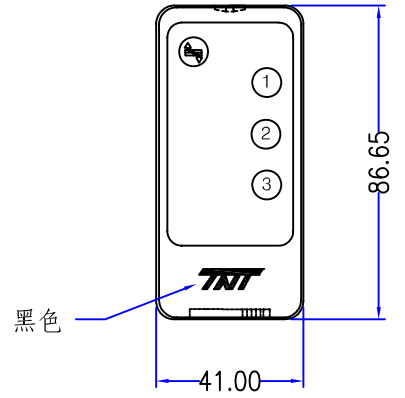

CUSTOMER: TNT/USA

Remote control

其余丝印为白色

铁壳丝印:

1. 网板号: TNT-035
2. 丝印颜色: 白色, 黑色
3. 铁壳本体喷黑色漆

B	CHANG SHELL COLOR		03/11/08
A	INITIAL RELEASE		03/01/08
REV	DESCRIPTION OF CHANGE		DATE
TOLERANCE			Tri-Net Technology, Inc. http://www.trinetusa.com
	INCHES	M/M	
.X	.015	.30	
.XX	.010	.10	
.XXX	.005	.05	
DRAWN BY	Phymily	SHEET	2/3
CHECK BY		DATE	03/11/08
APPD BY		TITLE	HDMI SWITCH 3 IN 1 OUT (Ver:1.3)
		PART NO.	R01-SWT-301