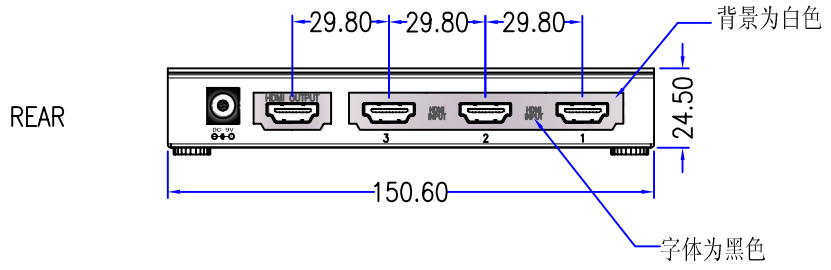

CUSTOMER: TNT/USA

Remote control

其余丝印为白色

铁壳丝印:

1. 网板号: TNT-035
2. 丝印颜色: 白色, 黑色
3. 铁壳本体喷黑色漆

B	CHANG SHELL COLOR		03/11/08
A	INITIAL RELEASE		03/01/08
REV	DESCRIPTION OF CHANGE		DATE
TOLERANCE			Tri-Net Technology, Inc. http://www.trinetusa.com
	INCHES	M/M	
.X	.015	.30	
.XX	.010	.10	
.XXX	.005	.05	
DRAWN BY	Phymily	SHEET	2/3
CHECK BY		DATE	03/11/08
APPD BY		TITLE	HDMI SWITCH 3 IN 1 OUT (Ver:1.3)
		PART NO.	R01-SWT-301