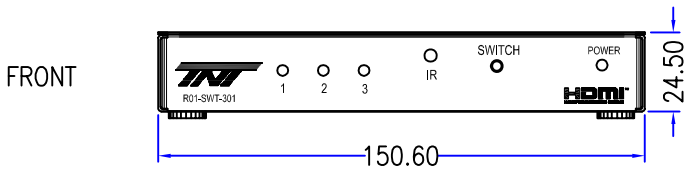

CUSTOMER: TNT/USA

Remote control

其余丝印为白色

铁壳丝印:

1. 网板号: TNT-035
2. 丝印颜色: 白色, 黑色
3. 铁壳本体喷黑色漆

B	CHANG SHELL COLOR		03/11/08
A	INITIAL RELEASE		03/01/08
REV	DESCRIPTION OF CHANGE		DATE
TOLERANCE			Tri-Net Technology, Inc. http://www.trinetusa.com
	INCHES	M/M	
.X	.015	.30	
.XX	.010	.10	
.XXX	.005	.05	
DRAWN BY	Phymily	SHEET	2/3
CHECK BY		DATE	03/11/08
APPD BY		TITLE	HDMI SWITCH 3 IN 1 OUT (Ver:1.3)
		PART NO.	R01-SWT-301