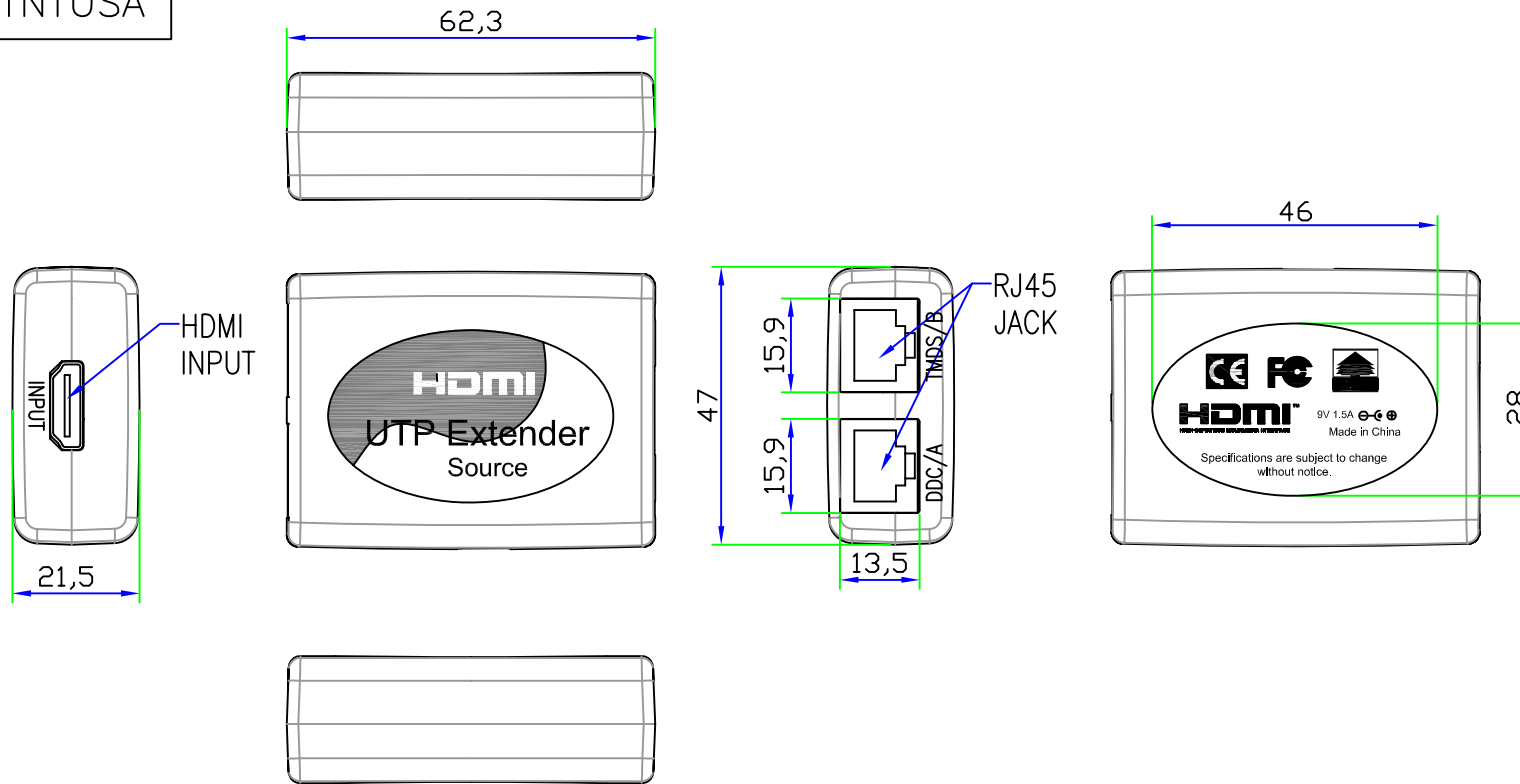

CUSTOMER:TNTUSA

DESCRIPTION:

The HDMI UTP Extender extends the HDTV signal up to 150 feet away from the HDTV source using two CAT-5/5e/6 cables. It provides greater flexibility and options when integrating several home theater components. It can be used in order to correct and compensate for the long run cables that cause the impairments

FEATURES:

- Fully automatic equalization up to 40dB, no system control required
- Extends high definition displays up to 150 feet by UTP Cable from the source
- Eliminates equipment noise in the viewing environment
- Supports 480p, 720p, 1080i, 1080p resolutions
 - 480p resolution: CAT6 24AWG up to 70m
 - 720p resolution: CAT6 24AWG up to 60m
 - 1080p resolution: CAT6 24AWG up to 35m
- HDMI and HDCP compliant
- Cable skew compensation improvement

MOLD NO: TNT-HOOD-HDMI UTP EXTENDER

C	increase HDMI mark		10/30/09
B	Cancel TNT LOGO		10/10/09
A	INITIAL RELEASE		03/31/08
REV	DESCRIPTION OF CHANGE		DATE
TOLERANCE INCHES		M/M	Tri-Net Technology, Inc. http://www.trinetusa.com
.X	.015	.30	
.XX	.010	.10	
.XXX	.005	.05	
SCALE	NONE		REV C
UNIT	MM		
SHEET	1/4		DWG NO.
DATE	10/30/09		TNT-S101-E0003
DRAWN BY	starl		TITLE
CHECK BY			HDMI UTP EXTENDER SOURCE UNIT
APPD BY			PART NO.
		R01-EXT-C5E-P	

CUSTOMER:TNTUSA

Power adapter
input: 110-240V
output: 9V,1.5A

DESCRIPTION:

The HDMI UTP Extender extends the HDTV signal up to 150 feet away from the HDTV source using two CAT-5/5e/6 cables. It provides greater flexibility and options when integrating several home theater components. It can be used in order to correct and compensate for the long run cables that cause the impairments