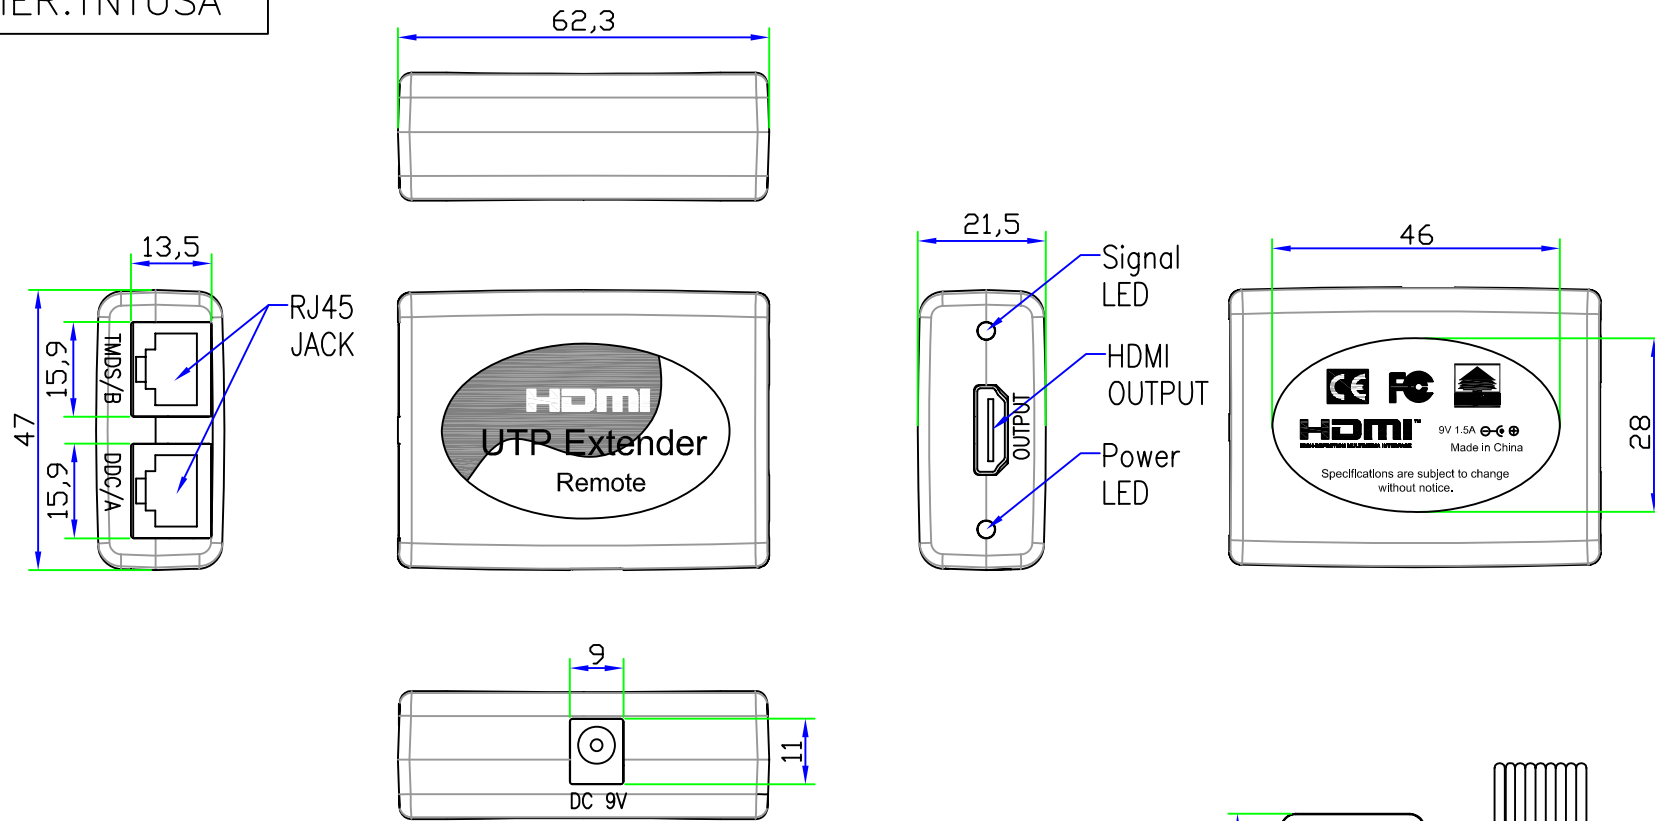

CUSTOMER:TNTUSA

DESCRIPTION:

The HDMI UTP Extender extends the HDTV signal up to 150 feet away from the HDTV source using two CAT-5/5e/6 cables. It provides greater flexibility and options when integrating several home theater components. It can be used in order to correct and compensate for the long run cables that cause the impairments

FEATURES:

- Fully automatic equalization up to 40dB, no system control required
- Extends high definition displays up to 150 feet by UTP Cable from the source
- Eliminates equipment noise in the viewing environment
- Supports 480p, 720p, 1080i, 1080p resolutions
 - 480p resolution: CAT6 24AWG up to 70m
 - 720p resolution: CAT6 24AWG up to 60m
 - 1080p resolution: CAT6 24AWG up to 35m
- HDMI and HDCP compliant
- Cable skew compensation improvement

MOLD NO: TNT-HOOD-HDMI UTP EXTENDER

C	increase HDMI mark		10/30/09
B	Cancel TNT LOGO		10/10/09
A	INITIAL RELEASE		03/31/08
REV	DESCRIPTION OF CHANGE		DATE
TOLERANCE INCHES		M/M	Tri-Net Technology, Inc. http://www.trinetusa.com
.X	.015	.30	
.XX	.010	.10	
.XXX	.005	.05	
SCALE	NONE		REV C
UNIT	MM		
SHEET	1/4		DWG NO.
DATE	10/30/09		TNT-S101-E0003
DRAWN BY	starl		TITLE
CHECK BY			HDMI UTP EXTENDER SOURCE UNIT
APPD BY			PART NO.
		R01-EXT-C5E-P	

CUSTOMER:TNTUSA

Power adapter
input: 110-240V
output: 9V,1.5A

DESCRIPTION:

The HDMI UTP Extender extends the HDTV signal up to 150 feet away from the HDTV source using two CAT-5/5e/6 cables. It provides greater flexibility and options when integrating several home theater components. It can be used in order to correct and compensate for the long run cables that cause the impairments