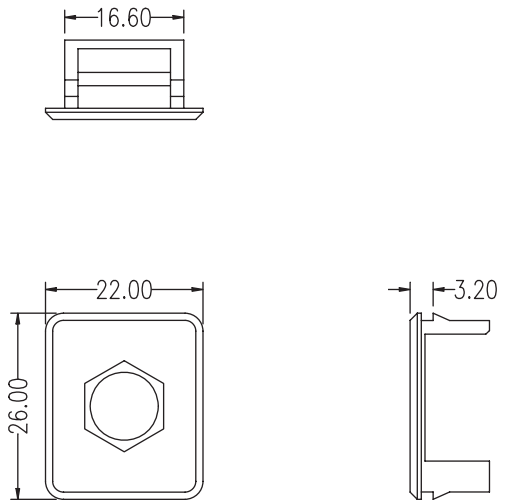

REVISIONS				
ZONE	REV	DESCRIPTION	DATE	APPROVED

MATERIAL: PC
 COLOR: WHITE
 OPTIONS: RED, GREEN, BLACK, BROWN, GREY,
 YELLOW, BLUE, ORANGE, IVORY

COMMON TOLERANCE		
CLASS	A	B
L<=3	±0.05	±0.1
3<L<=6	±0.05	±0.1
6<L<=16	±0.1	±0.15
16<L<=30	±0.1	±0.2
30<L<=120	±0.15	±0.3
120<L<=315	±0.2	±0.5

SHEET 1 OF 1	
SIZE	A4
DIA	mm
SCALE	
DATE	NOV.11.99
DESIGN	

ALL COPY RIGHTS RESERVED	
 Tri-Net Technology, Inc. <small>Total Network Telesis U.S.A.</small>	
TITLE	
073-FCF-XX-L	
DRAWING NO.	
D-006	
DRAWN	CHECKED