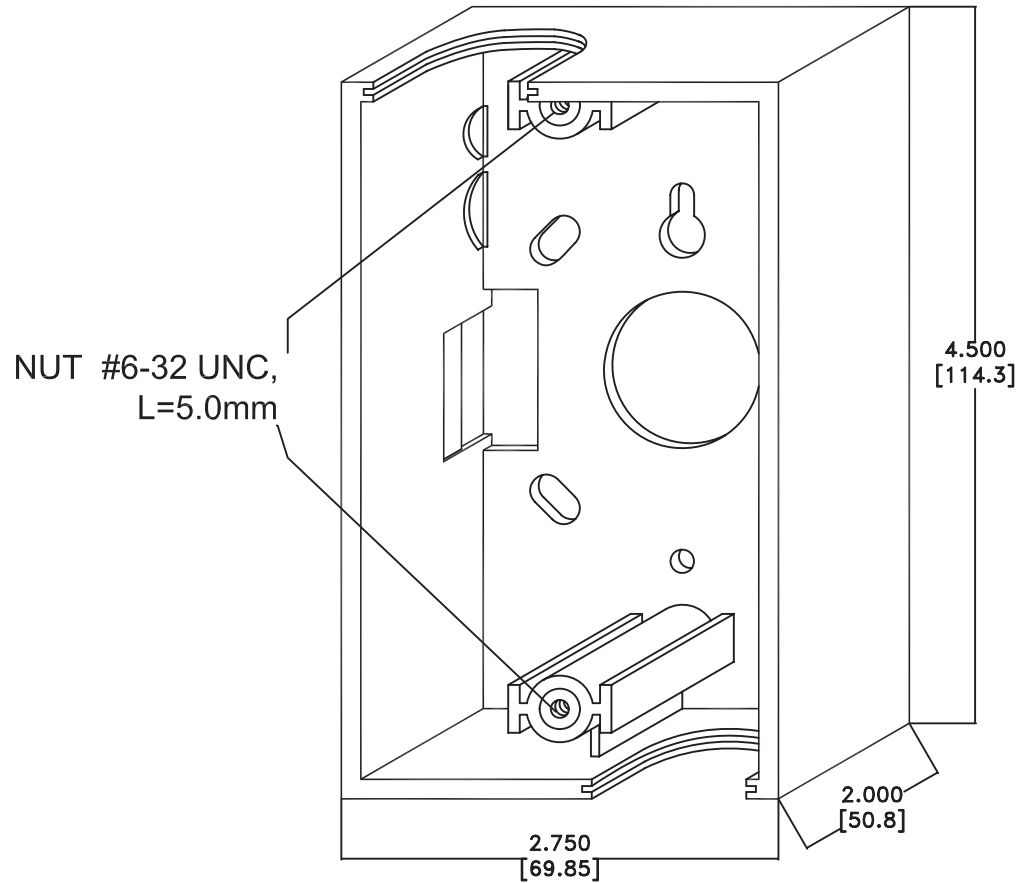

REV.	REVISION	DATE

Q'TY	ACCESSORY PARTS (INCLUDED)
2PCS	#6-20 UNC L=3/4" Self Tapping Screw 
1PC	Double Sided Self Adhesive Foam Tape 35x80mm 
2PCS	ABS, UL94V-0. COLOR: WHITE 

NOTE:

1. MATERIALS: ABS, WHITE.
2. PACKING: 1SET MOUNT BOX WITH ALL ACCESSORY PARTS PACKING IN A POLYBAG (MARKING "UL"). MEASURABLE QUANTITY POLYBAGS IN A LARGE POLYBAG, A LARGE POLYBAG IN AN OUTER CARTON.

 Tri-Net Technology, Inc. <i>Total Network Telesis U.S.A.</i>		
	UNIT: Inches[mm]	TITLE: SINGLE GANG SURFACE MOUNT BOX, 2" DEEP
DRAWN BY: Sandra	DATE: 09/23/2008	DRAWING NO.
CHECKED BY: Ricky	DATE:	REV. A
APPROVED BY:	DATE:	REF:
P.O. NO.:	DATE:	PART NO. 071-BOX-XX