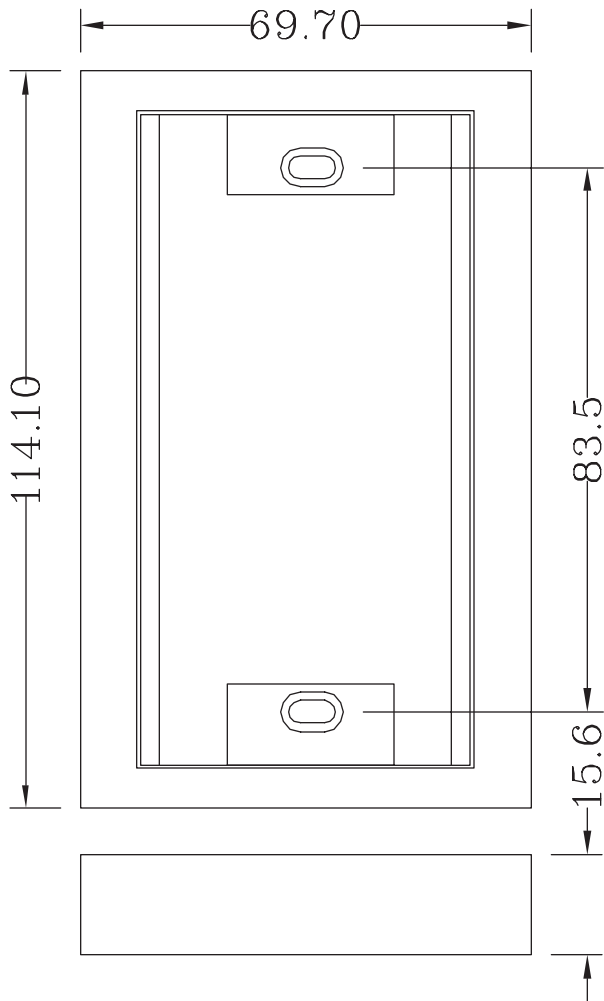

REVISIONS				
ZONE	REV	DESCRIPTION	DATE	APPROVED

ENCLOSURE PARTS:

SIP-4 x 2

K4 6x25mm SCREW X 2

IL-1 ICON LABEL X 1

THIS BEZEL FOR MOUNTING DIFFERENT TYPE SNAP-IN-PLATE (SIP-X) MODULES, INCLUDE MODULAR JACK, DATA CONNECTOR, FIBER OPTIC, BNC, TNC AND F TYPE TV CONNECTORS.

MATERIALS: ABS UL94V-0  
 COLOR: IVORY(I2), WHITE(W4).

COMMON TOLERANCE			SHEET 1 OF 1		ALL COPY RIGHTS RESERVED	
CLASS DIMENSION	A	B	SIZE	A4	Tri-Net Technology/USA	
	L<=3	±0.05	±0.1	DIA	mm	PART NUMBER
3<L<=6	±0.05	±0.1	SCALE		072-MP1-XX	
6<L<=16	±0.1	±0.15	DATE	JUL,22,98"	DRAWING NO.	
16<L<=30	±0.1	±0.2	DESIGN		B-003	
30<L<=120	±0.15	±0.3	DRAWN		CHECKED	
120<L<=315	±0.2	±0.5				