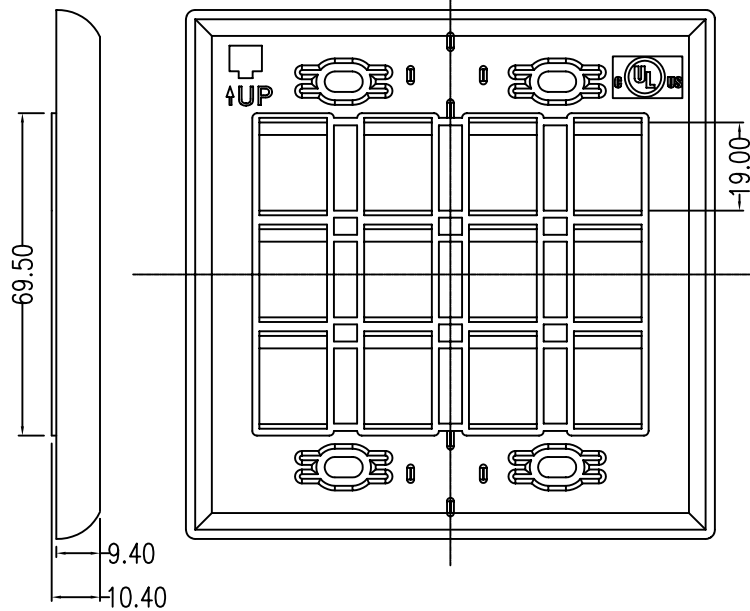

REVISIONS				
ZONE	REV	DESCRIPTION	DATE	APPROVED
	△			
	△			

MATERIALS: ABS UL94V-0  
 COLOR: WHITE,IVORY.....

ENCLOSURE:  
 K4 6 x 25mm SCREW X 4 

COMMON TOLERANCE		SHEET OF	ALL COPY RIGHTS RESERVED	
CLASS	A		TRI-NET TECHNOLOGY, INC.	
DIMENSION		SIZE	A4	TITLE
L<=3	±0.05	DIA	mm	071-I212-IV-WH
3<L<=6	±0.05	SCALE	6:10	DRAWING NO.
6<L<=16	±0.1	DATE	2003.12.24	B-174
16<L<=30	±0.1	DESIGN		DRAWN
30<L<=120	±0.15	CHECKED		
120<L<=315	±0.2			