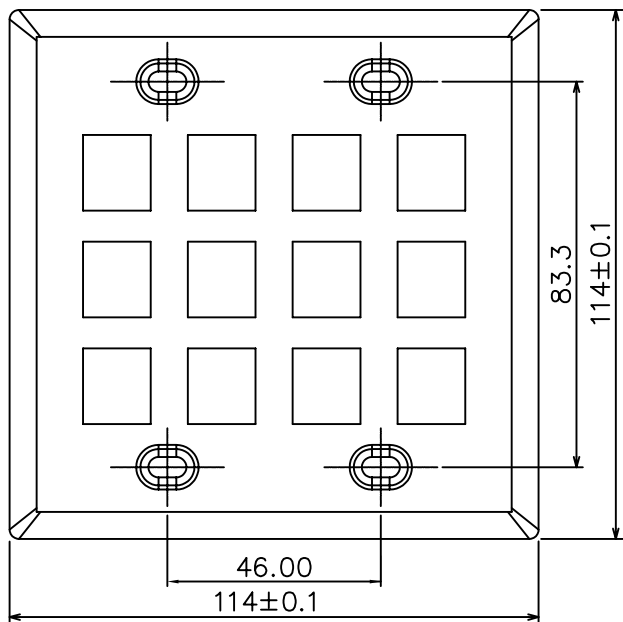

REVISIONS				
ZONE	REV	DESCRIPTION	DATE	APPROVED
	△			
	△			

MATERIALS: ABS UL94V-0  
 COLOR: WHITE,IVORY.....

ENCLOSURE:  
 K4 6 x 25mm SCREW X 4 

COMMON TOLERANCE		SHEET OF	ALL COPY RIGHTS RESERVED	
CLASS	A		TRI-NET TECHNOLOGY, INC.	
DIMENSION		SIZE	A4	TITLE
L<=3	±0.05	DIA	mm	071-I212-IV-WH
3<L<=6	±0.05	SCALE	6:10	DRAWING NO.
6<L<=16	±0.1	DATE	2003.12.24	B-174
16<L<=30	±0.1	DESIGN		DRAWN
30<L<=120	±0.15	CHECKED		
120<L<=315	±0.2			