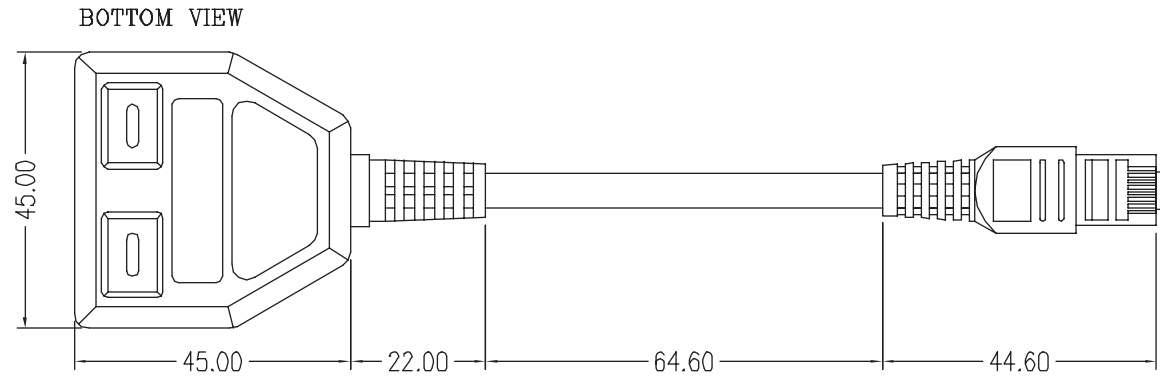

REVISIONS				
ZONE	REV	DESCRIPTION	DATE	APPROVED

MATERIALS: RJ45 JACKS AND PLUG WITH 50 MICRINCHS
 OF GODED OVER NICKEL ABS UL94V-0
 COLOR: GRAY
 ENCLOSURE: ICON PC (BLUE) X 2
 ICON TEL (GREEN) X 2

COMMON TOLERANCE			SHEET 1 OF 1		ALL COPY RIGHTS RESERVED	
CLASS DIMENSION	A	B	SIZE	A4		
	L<=3	±0.05	±0.1	DIA		
3<L<=6	±0.05	±0.1	SCALE		TITLE	
6<L<=16	±0.1	±0.15	DATE FEB.17.2000		T-ADAPTOR 085-T-07	
16<L<=30	±0.1	±0.2	DESIGN		PART NUMBER	
30<L<=120	±0.15	±0.3	DRAWN		085-T-07	
120<L<=315	±0.2	±0.5	CHECKED			