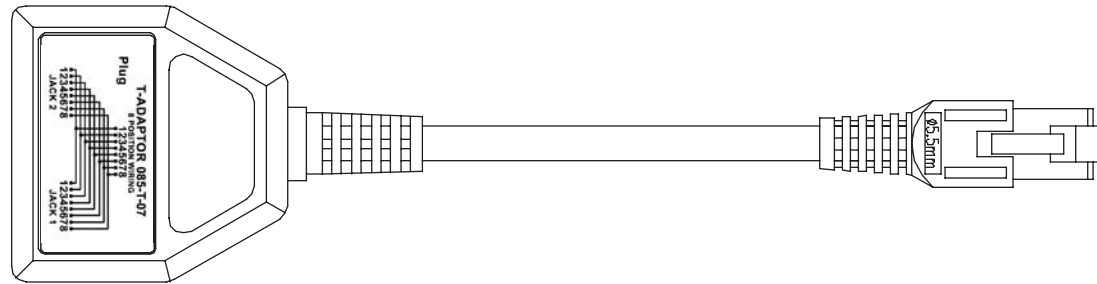

REVISIONS				
ZONE	REV	DESCRIPTION	DATE	APPROVED

MATERIALS: RJ45 JACKS AND PLUG WITH 50 MICRINCHS
 OF GODED OVER NICKEL ABS UL94V-0
 COLOR: GRAY
 ENCLOSURE: ICON PC (BLUE) X 2
 ICON TEL (GREEN) X 2

COMMON TOLERANCE			SHEET 1 OF 1		ALL COPY RIGHTS RESERVED	
CLASS DIMENSION	A	B	SIZE	A4		
	L<=3	±0.05	±0.1	DIA		
3<L<=6	±0.05	±0.1	SCALE		TITLE	
6<L<=16	±0.1	±0.15	DATE FEB.17.2000		T-ADAPTOR 085-T-07	
16<L<=30	±0.1	±0.2	DESIGN		PART NUMBER	
30<L<=120	±0.15	±0.3	DRAWN		085-T-07	
120<L<=315	±0.2	±0.5	CHECKED			