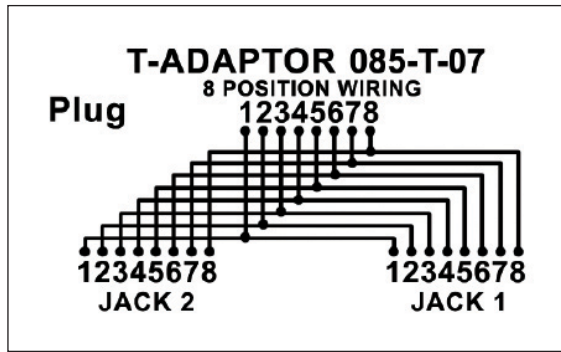

REVISIONS				
ZONE	REV	DESCRIPTION	DATE	APPROVED

MATERIALS: RJ45 JACKS AND PLUG WITH 50 MICRINCHS
 OF GODED OVER NICKEL ABS UL94V-0
 COLOR: GRAY
 ENCLOSURE: ICON PC (BLUE) X 2
 ICON TEL (GREEN) X 2

COMMON TOLERANCE			SHEET 1 OF 1		ALL COPY RIGHTS RESERVED	
CLASS DIMENSION	A	B	SIZE	A4		
	L<=3	±0.05	±0.1	DIA		
3<L<=6	±0.05	±0.1	SCALE		TITLE	
6<L<=16	±0.1	±0.15	DATE FEB.17.2000		T-ADAPTOR 085-T-07	
16<L<=30	±0.1	±0.2	DESIGN		PART NUMBER	
30<L<=120	±0.15	±0.3	DRAWN		085-T-07	
120<L<=315	±0.2	±0.5	CHECKED			