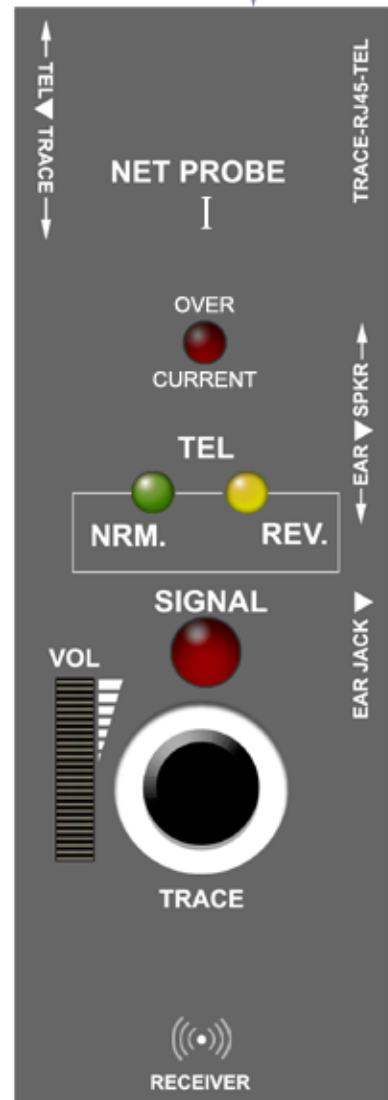

PRODUCT BULLETIN

NET TONER & PROBE KIT

PART NO. 069-PR66B

FEATURES:

- Tests datacom, telecom, security, video, and audio networks.
- Two-tone tone generators for tracing cables and locate faults.
- Tests for wire continuity and 2-lines telephone wire polarity and voltage.
- Enhanced talk battery mode provides power for voice communication over inactive pairs.
- Alligator clips, RJ45 jack, RJ12 plug, optional F connector.
- Net Probe features signal LED volume control, modular connection jack, test pins, tip/ring tester, earphone jack, easy tip replacement.
- Low battery indicator, lanyard attachment point.

PART NO. 069-PR66B

CLOSE-UP ILLUSTRATIONS OF PRODUCT

Tri-Net Technology, Inc.
 Total Network Telesis

21709 Ferrero Parkway, Walnut, CA 91789
 Tel: 909-598-8818 Fax: 909-594-8666
 www.trinetusa.com info@trinetusa.com