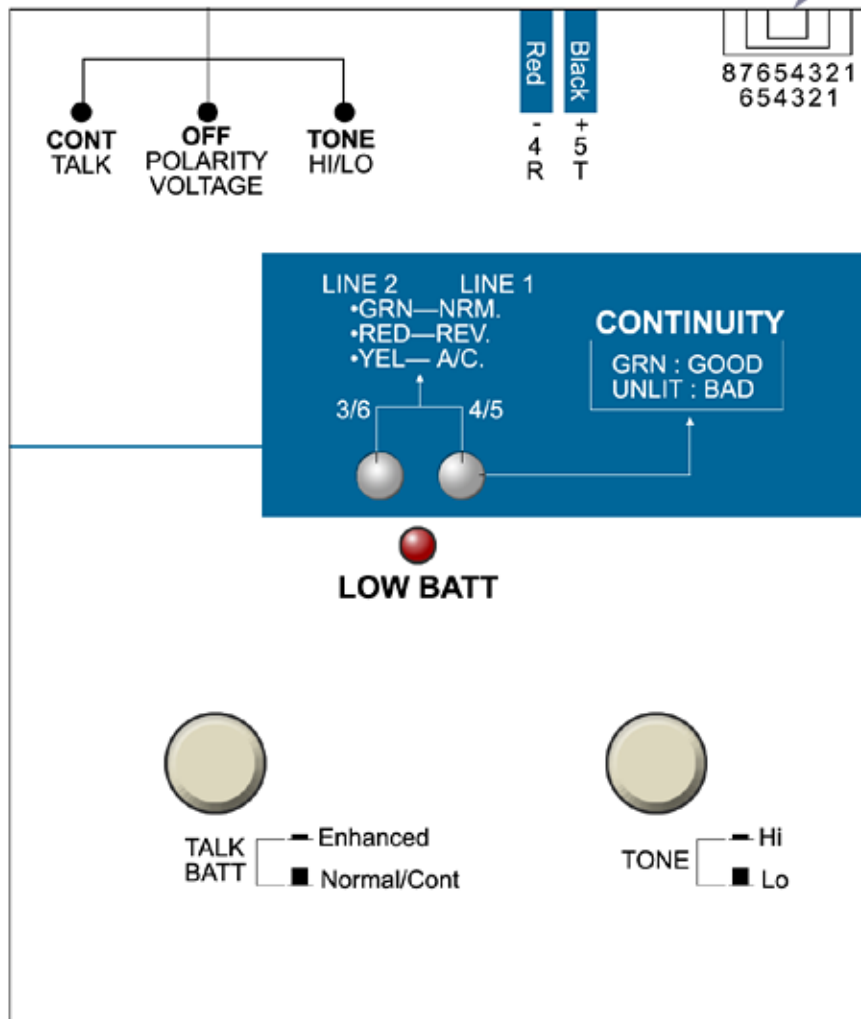

PRODUCT BULLETIN

NET TONER & PROBE KIT

PART NO. 069-PR66B

FEATURES:

- Tests datacom, telecom, security, video, and audio networks.
- Two-tone tone generators for tracing cables and locate faults.
- Tests for wire continuity and 2-lines telephone wire polarity and voltage.
- Enhanced talk battery mode provides power for voice communication over inactive pairs.
- Alligator clips, RJ45 jack, RJ12 plug, optional F connector.
- Net Probe features signal LED volume control, modular connection jack, test pins, tip/ring tester, earphone jack, easy tip replacement.
- Low battery indicator, lanyard attachment point.