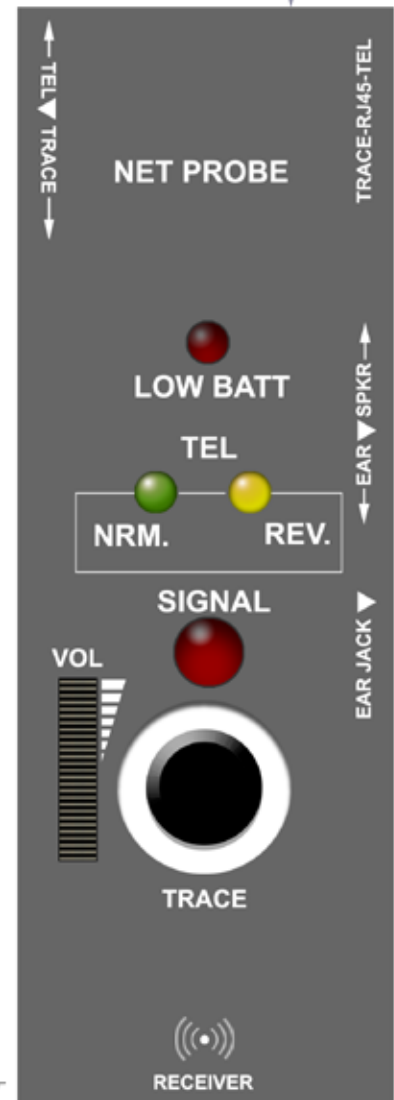

Tri-Net Technology, Inc.
Total Network Telesis

21709 Ferrero Parkway, Walnut, CA 91789
Tel: 909-598-8818 Fax: 909-594-8666
www.trinetusa.com info@trinetusa.com