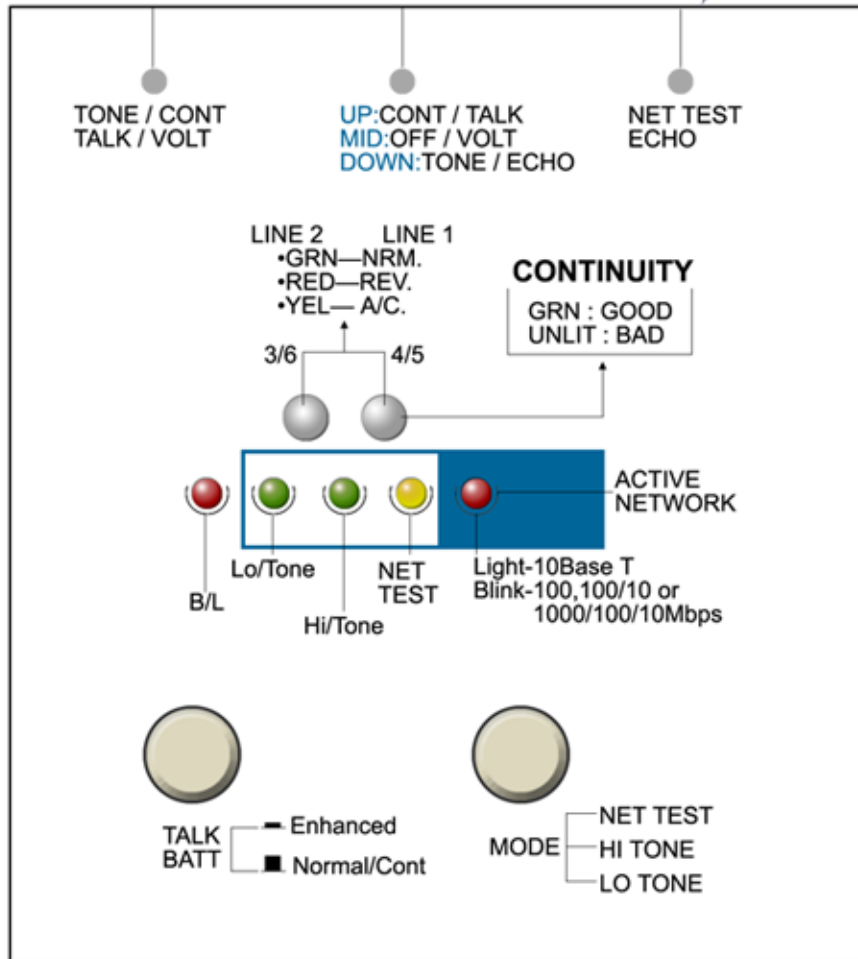

PRODUCT BULLETIN

NET-ECHO TONER & PROBE KIT

PART NO. 069-PR66

FEATURES:

- Tests datacom, telecom, security, video, and audio networks.
- Displays network activity and speed (10Mbps vs. 10/100/1000Mbps).
- Blinks port light at the hub/NIC to assist in cable & outlet location.
- Tests for wire continuity, 4/5 (line1) and 3/6 (line2) polarity, and voltage.
- Enables voice communication using test sets in enhanced talk battery mode.
- Two-tone tone generator, Net Probe features signal LED, volume control, modular connection jack, test pins, ring/tip tester, and earphone jack, easy tip replacement.
- Alligator clips, RJ45 jack, RJ12 plug, optional F connector; low battery indicator, lanyard