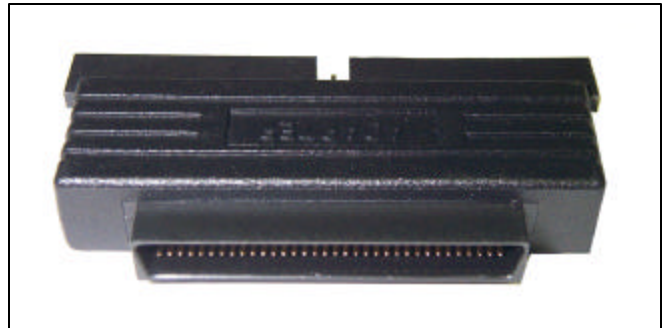

TNT Product Bulletin TNT

SCSI ADAPTERS

INTERNAL SCSI SCA-80 TO IDC 50 PIN and MICRO DB68 PIN ADAPTER

<u>Part Number</u>	<u>Description</u>
D13-SCA80F-ID50M	SCA 80 female to IDC 50 pin male adapter
D13-SCA80F-SD68F	SCA 80 female to half pitch DB68 female adapter
D13-SCA80F-2IN1	SCA 80 female to IDC 50 pin male and to half pitch DB68 female adapter

INTERNAL SCSI-3 HALF PITCH DB68 TO IDC 50 PIN ADAPTER

<u>Part Number</u>	<u>Description</u>
D13-SD68M-ID50M	Half pitch DB68 male to IDC 50 male adapter
D13-SD68M-ID50F	Half pitch DB68 male to IDC 50 female adapter
D13-SD68F-ID50M	Half pitch DB68 female to IDC 50 male adapter
D13-SD68F-ID50F	Half pitch DB68 female to IDC 50 female adapter

INTERNAL / EXTERNAL SCSI ADAPTER BRACKET

<u>Part Number</u>	<u>Description</u>
D09-SD68M-ID50M-BR	Half pitch DB68 male to IDC 50 male bracket
D09-SD68F-ID50M-BR	Half pitch DB68 female to IDC 50 male bracket
D09-SD68F-ID50F-BR	Half pitch DB68 female to IDC 50 female bracket