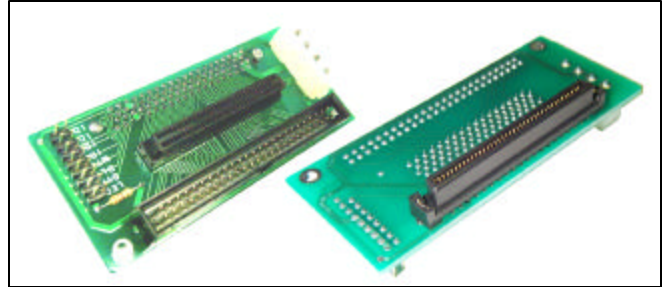

TNT Product Bulletin TNT

SCSI ADAPTERS

INTERNAL SCSI SCA-80 TO IDC 50 PIN and MICRO DB68 PIN ADAPTER

<u>Part Number</u>	<u>Description</u>
D13-SCA80F-ID50M	SCA 80 female to IDC 50 pin male adapter
D13-SCA80F-SD68F	SCA 80 female to half pitch DB68 female adapter
D13-SCA80F-2IN1	SCA 80 female to IDC 50 pin male and to half pitch DB68 female adapter

INTERNAL SCSI-3 HALF PITCH DB68 TO IDC 50 PIN ADAPTER

<u>Part Number</u>	<u>Description</u>
D13-SD68M-ID50M	Half pitch DB68 male to IDC 50 male adapter
D13-SD68M-ID50F	Half pitch DB68 male to IDC 50 female adapter
D13-SD68F-ID50M	Half pitch DB68 female to IDC 50 male adapter
D13-SD68F-ID50F	Half pitch DB68 female to IDC 50 female adapter

INTERNAL / EXTERNAL SCSI ADAPTER BRACKET

<u>Part Number</u>	<u>Description</u>
D09-SD68M-ID50M-BR	Half pitch DB68 male to IDC 50 male bracket
D09-SD68F-ID50M-BR	Half pitch DB68 female to IDC 50 male bracket
D09-SD68F-ID50F-BR	Half pitch DB68 female to IDC 50 female bracket