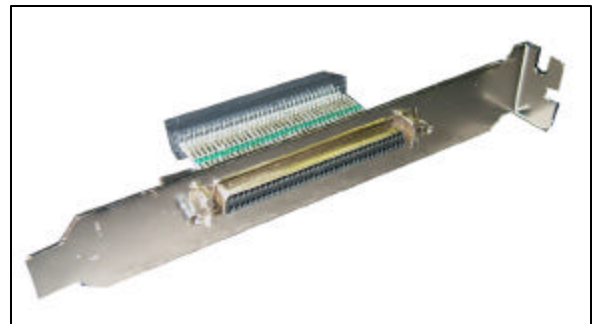

TNT Product Bulletin TNT

SCSI ADAPTERS

INTERNAL SCSI SCA-80 TO IDC 50 PIN and MICRO DB68 PIN ADAPTER

<u>Part Number</u>	<u>Description</u>
D13-SCA80F-ID50M	SCA 80 female to IDC 50 pin male adapter
D13-SCA80F-SD68F	SCA 80 female to half pitch DB68 female adapter
D13-SCA80F-2IN1	SCA 80 female to IDC 50 pin male and to half pitch DB68 female adapter

INTERNAL SCSI-3 HALF PITCH DB68 TO IDC 50 PIN ADAPTER

<u>Part Number</u>	<u>Description</u>
D13-SD68M-ID50M	Half pitch DB68 male to IDC 50 male adapter
D13-SD68M-ID50F	Half pitch DB68 male to IDC 50 female adapter
D13-SD68F-ID50M	Half pitch DB68 female to IDC 50 male adapter
D13-SD68F-ID50F	Half pitch DB68 female to IDC 50 female adapter

INTERNAL / EXTERNAL SCSI ADAPTER BRACKET

<u>Part Number</u>	<u>Description</u>
D09-SD68M-ID50M-BR	Half pitch DB68 male to IDC 50 male bracket
D09-SD68F-ID50M-BR	Half pitch DB68 female to IDC 50 male bracket
D09-SD68F-ID50F-BR	Half pitch DB68 female to IDC 50 female bracket