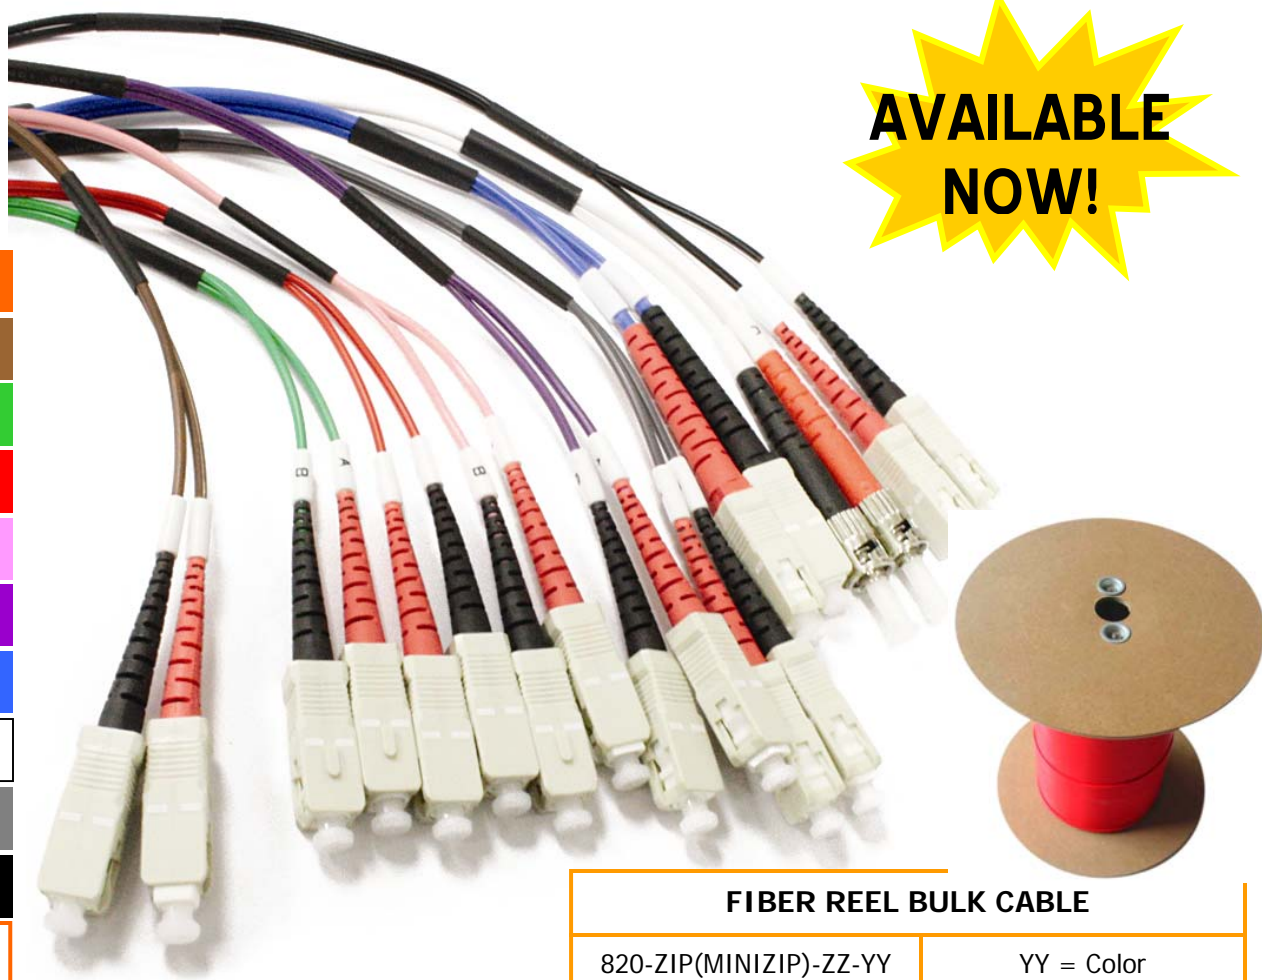

Product Bulletin

COLOR FIBER PATCH CABLES

AVAILABLE NOW!

| |
|-------------|
| OR = ORANGE |
| BR = BROWN |
| GN = GREEN |
| RD = RED |
| PK = PINK |
| PP = PURPLE |
| BL = BLUE |
| WH = WHITE |
| GY = GRAY |
| BK = BLACK |
| YY = Color |

| FIBER REEL BULK CABLE | |
|------------------------|------------|
| 820-ZIP(MINIZIP)-ZZ-YY | YY = Color |

ZZ: SM (Single-Mode), MM (Multi-Mode 62.5/125µm), 5M (Multi-Mode 50/125µm) ZIP: OD 2.8 * 5.7mm MINIZIP: OD 1.8 * 4.1mm

| ORDER CODE | DESCRIPTION | ORDER CODE | DESCRIPTION |
|----------------------|------------------------|----------------------|------------------------|
| 800-DFC-DFC-M-XX-YY | 62.5/125 µm FC to FC | 800-DST-DST-M-XX-YY | 62.5/125 µm ST to ST |
| 800-DFC-DLC-M-XX-YY | 62.5/125 µm FC to LC | 800-MTRJ-DLC-M-XX-YY | 62.5/125 µm MTRJ to LC |
| 800-DFC-DSC-M-XX-YY | 62.5/125 µm FC to SC | 800-MTRJ-SC-M-XX-YY | 62.5/125 µm MTRJ to SC |
| 800-DFC-DST-M-XX-YY | 62.5/125 µm FC to ST | 800-MTRJ-ST-M-XX-YY | 62.5/125 µm MTRJ to ST |
| 800-DFC-MTRJ-M-XX-YY | 62.5/125 µm FC to MTRJ | 800-DLC-DLC-5M-XX-YY | 50/125 µm LC to LC |
| 800-DLC-DLC-M-XX-YY | 62.5/125 µm LC to LC | 800-DLC-DSC-5M-XX-YY | 50/125 µm LC to SC |
| 800-DLC-DSC-M-XX-YY | 62.5/125 µm LC to SC | 800-DLC-DST-5M-XX-YY | 50/125 µm LC to ST |
| 800-DLC-DST-M-XX-YY | 62.5/125 µm LC to ST | 800-DSC-DSC-5M-XX-YY | 50/125 µm SC to SC |
| 800-DSC-DSC-M-XX-YY | 62.5/125 µm SC to SC | 800-DSC-DST-5M-XX-YY | 50/125 µm SC to ST |
| 800-DSC-DST-M-XX-YY | 62.5/125 µm SC to ST | 800-DST-DST-5M-XX-YY | 50/125 µm ST to ST |