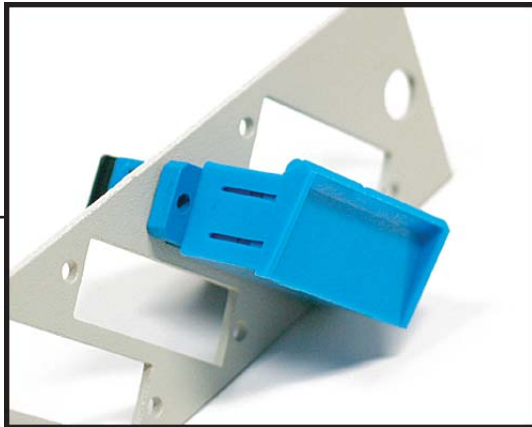

DUST SHUTTER FOR LC OR SC COUPLER

SC

LC

Features :

- Protect the un-used ports on the fiber optic patch panels.
- Protect fiber optic couplers from dust.
- Unique hinge style design.
- For LC or SC couplers.

Order Reference

Part No. :
895-DLC-SHUTTER
895-DSC-SHUTTER