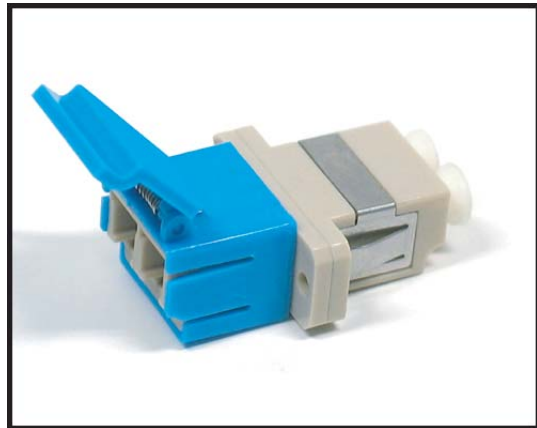

DUST SHUTTER FOR LC OR SC COUPLER

SC

LC

Features :

- Protect the un-used ports on the fiber optic patch panels.
- Protect fiber optic couplers from dust.
- Unique hinge style design.
- For LC or SC couplers.

Order Reference

Part No. :
895-DLC-SHUTTER
895-DSC-SHUTTER