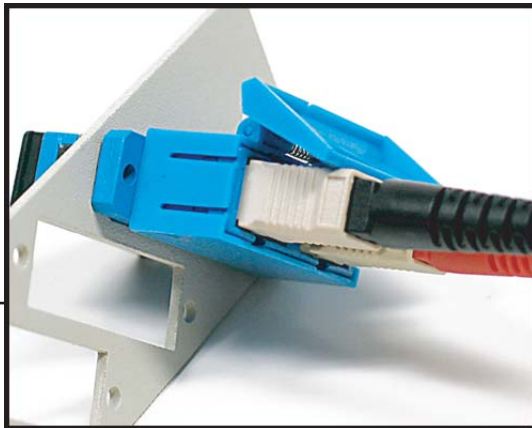

DUST SHUTTER FOR LC OR SC COUPLER

SC

LC

Features :

- Protect the un-used ports on the fiber optic patch panels.
- Protect fiber optic couplers from dust.
- Unique hinge style design.
- For LC or SC couplers.

Order Reference

Part No. :
895-DLC-SHUTTER
895-DSC-SHUTTER