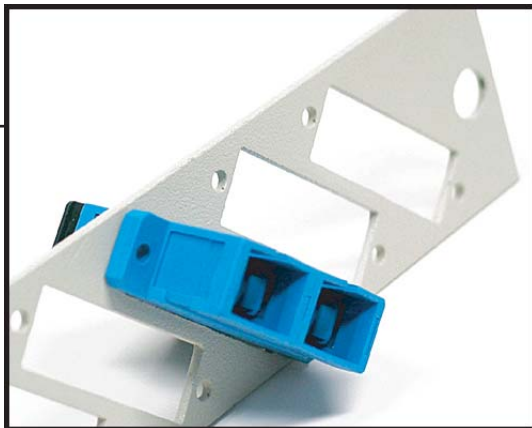

DUST SHUTTER FOR LC OR SC COUPLER

SC

LC

Features :

- Protect the un-used ports on the fiber optic patch panels.
- Protect fiber optic couplers from dust.
- Unique hinge style design.
- For LC or SC couplers.

Order Reference

Part No. :
895-DLC-SHUTTER
895-DSC-SHUTTER