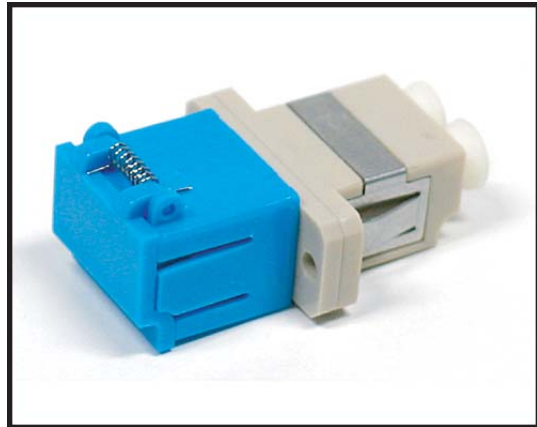

DUST SHUTTER FOR LC OR SC COUPLER

SC

LC

Features :

- Protect the un-used ports on the fiber optic patch panels.
- Protect fiber optic couplers from dust.
- Unique hinge style design.
- For LC or SC couplers.

Order Reference

Part No. :
895-DLC-SHUTTER
895-DSC-SHUTTER