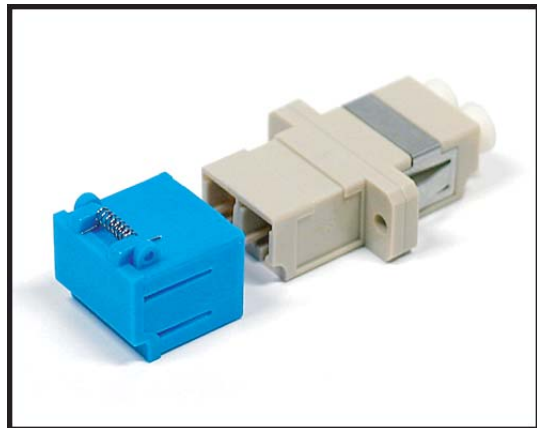

DUST SHUTTER FOR LC OR SC COUPLER

SC

LC

Features :

- Protect the un-used ports on the fiber optic patch panels.
- Protect fiber optic couplers from dust.
- Unique hinge style design.
- For LC or SC couplers.

Order Reference

Part No. :
895-DLC-SHUTTER
895-DSC-SHUTTER