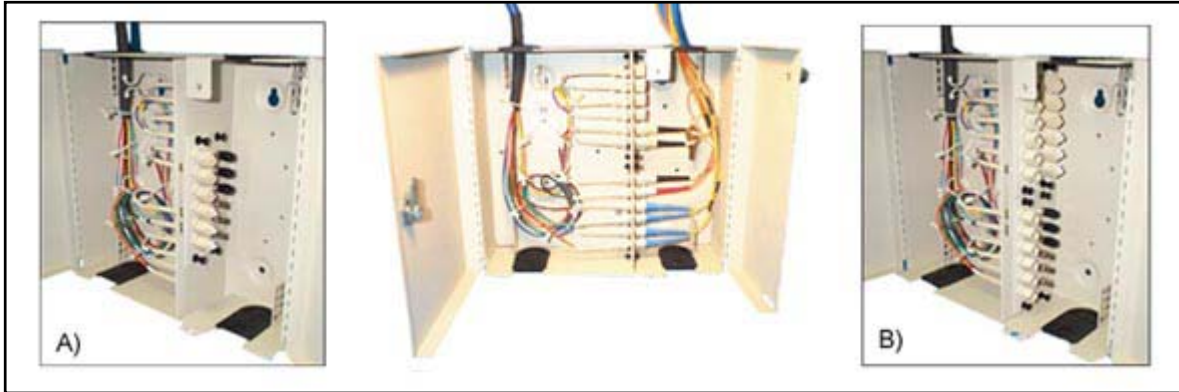

## ***LOCKED 12 / 24 PORTS FIBER WALL MOUNT DISTRIBUTION BOX***

- Heavy 16 gauge steel enclosure
- Double doors lock on service provider side
- Access door locks with captive screw assembly and hasp
- Dust-proof grommets for fiber cable entry
- Easy to install
- Top and bottom entry holes
- Twist to lock wire saddles to keep fiber cable in radius
- Supports up to

### **P/N 892-24-LOCK**

24 simplex ST ports  
24 simplex SC ports  
24 MTRJ ports  
24 duplex SC ports  
24 duplex LC ports

### **P/N 892-12-LOCK**

12 simplex ST ports  
12 simplex SC ports  
12 MTRJ ports  
12 duplex SC ports  
12 duplex LC ports

- Including – 1 piece of adhesive label  
4 pieces of 9 inches cable tie  
2 pieces of keys
- Nominal size: 12" x 10<sup>7/8</sup>" x 4"
- Weight: 8lbs
- Key way mounting holes
- Adapter panels purchase separately