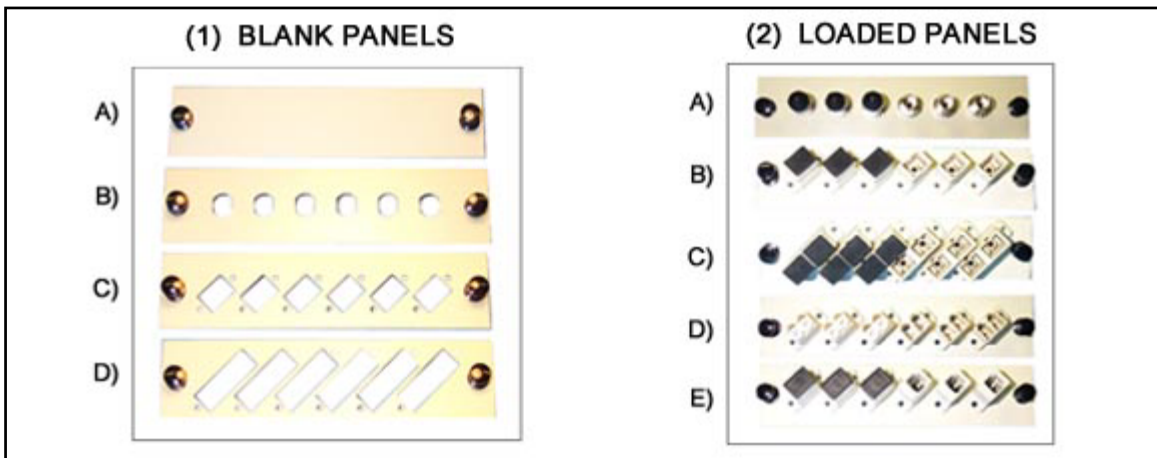

1) Six Cutout Blank Adapter Panels

- Attached with push to lock rivet

<u>Part Number</u>	<u>Description</u>
A) 893-PNL-BL	Blank panel, no cutout
B) 893-PNL-6-ST	6 simplex ST cutout coupler panel
C) 893-PNL-6-SC	6 simplex SC, MTRJ, duplex LC coupler cutout panel
D) 893-PNL-6-DSC	6 duplex SC coupler cutout panel

2) Six Port Adapter Panel Loaded with Multi-Mode Couplings

<u>Part Number</u>	<u>Description</u>
A) 893-ST-6	6 pieces of simplex ST/ST coupler loaded panel
B) 893-SC-6	6 pieces of simplex SC/SC coupler loaded panel
C) 893-DSC-6	6 pieces of duplex SC/SC coupler loaded panel
D) 893-DLC-6	6 pieces of duplex LC/LC coupler loaded panel
E) 893-MTRJ-6	6 pieces of MTRJ coupler loaded panel

Tri-Net Technology, Inc.

Total Network Telesis

U.S.A.

21709 FERRERO PARKWAY
WALNUT, CALIFORNIA 91789
TEL 909-598-8818 FAX 909-594-8666
www.trinetusa.com info@trinetusa.com