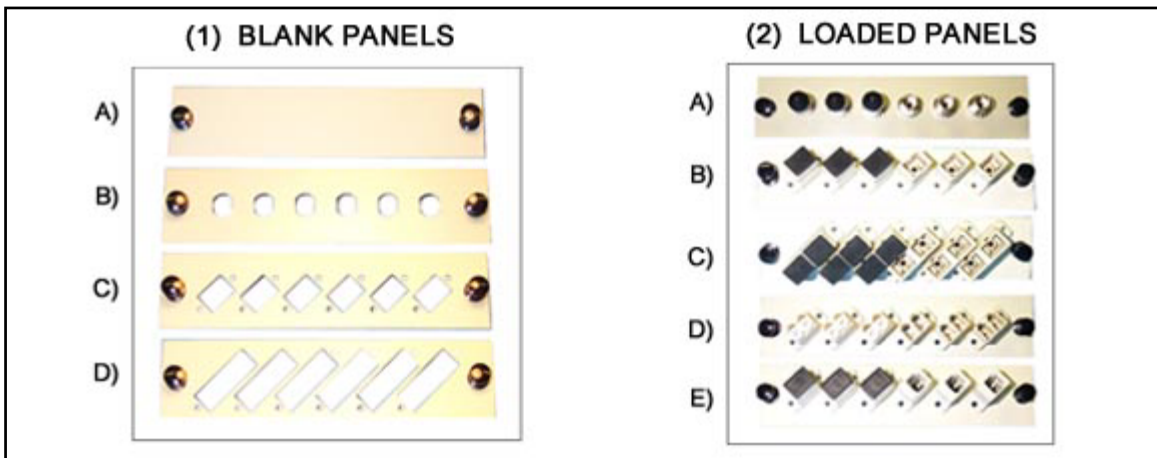

TNT Product Bulletin TNT

12 / 24 PORTS FIBER WALL MOUNT DISTRIBUTION BOX

- Heavy 16 gauge steel enclosure with removable front cover.
- Dust-proof grommets for fiber cable entry
- Easy to install
- Top and bottom entry holes
- Twist to lock wire saddles to keep fiber cable in radius
- Including – 2 pieces 6 inches Velcro strip
1 piece of adhesive label
2 pieces of 9 inches cable tie
- Nominal size: 8 ¼" x 10 " x 3 ½"
- Adapter panels purchase separately

P/N 892-24

24 simplex ST ports
24 simplex SC ports
24 MTRJ ports
24 duplex SC ports
24 duplex LC ports

P/N 892-12

12 simplex ST ports
12 simplex SC ports
12 MTRJ ports
12 duplex SC ports
12 duplex LC ports

- Key way mounting holes
- Weight: 6 lbs

Part Number

A) 892-12
B) 892-24

Description

12 ports fiber wall mount distribution box
24 ports fiber wall mount distribution box

1) Six Cutout Blank Adapter Panels