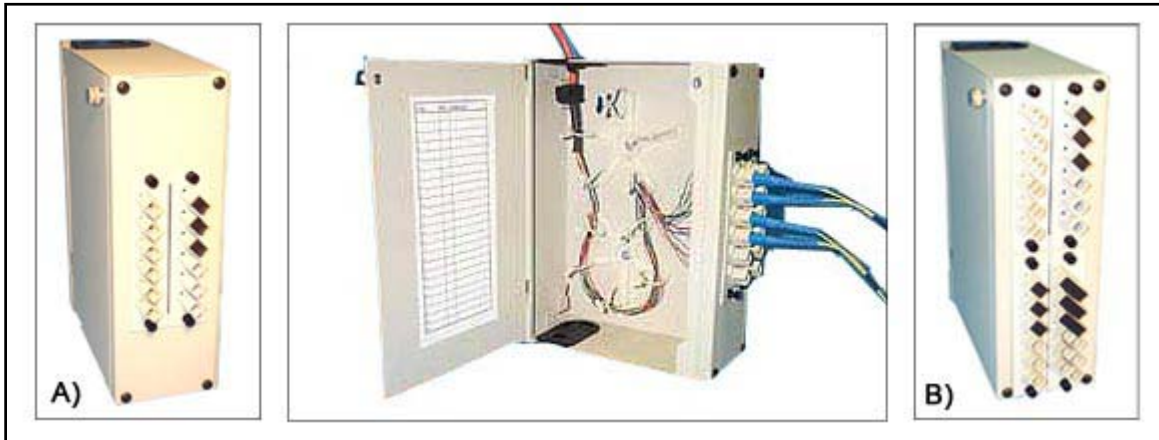

TNT Product Bulletin TNT

12 / 24 PORTS FIBER WALL MOUNT DISTRIBUTION BOX

- Heavy 16 gauge steel enclosure with removable front cover.
- Dust-proof grommets for fiber cable entry
- Easy to install
- Top and bottom entry holes
- Twist to lock wire saddles to keep fiber cable in radius
- Including – 2 pieces 6 inches Velcro strip
1 piece of adhesive label
2 pieces of 9 inches cable tie
- Nominal size: 8 ¼" x 10 " x 3 ½"
- Adapter panels purchase separately

P/N 892-24

24 simplex ST ports
24 simplex SC ports
24 MTRJ ports
24 duplex SC ports
24 duplex LC ports

P/N 892-12

12 simplex ST ports
12 simplex SC ports
12 MTRJ ports
12 duplex SC ports
12 duplex LC ports

- Key way mounting holes
- Weight: 6 lbs

Part Number

A) 892-12
B) 892-24

Description

12 ports fiber wall mount distribution box
24 ports fiber wall mount distribution box

1) Six Cutout Blank Adapter Panels

- Attached with push to lock rivet

<u>Part Number</u>	<u>Description</u>
A) 893-PNL-BL	Blank panel, no cutout
B) 893-PNL-6-ST	6 simplex ST cutout coupler panel
C) 893-PNL-6-SC	6 simplex SC, MTRJ, duplex LC coupler cutout panel
D) 893-PNL-6-DSC	6 duplex SC coupler cutout panel