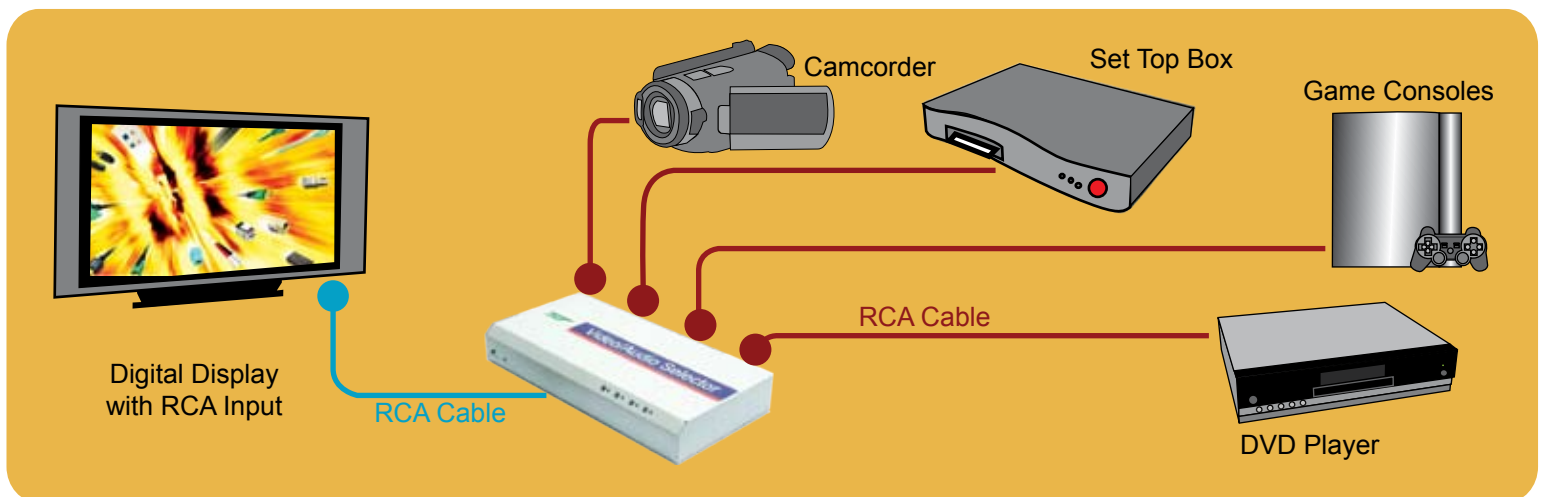

RCA Switch

Description

4-to-1 Component video & RCA Audio Switch uses a single input on the television or other display to connect up to 4 video devices that have Component and RCA audio connectors. Switching between devices is as easy as pushing a button on the included remote control or the front panel. Perfect for multiple devices like VCRs, camcorders, and DVD players as well as game consoles.

Features

- 4 component/ composite/audio input
- Easy switching between 4 sources to 1 display
- IR Remote control included
- No software driver needed

PART NUMBER

R03-SWT-401

DESCRIPTION

RCA SWITCH, 4 IN 1 OUT