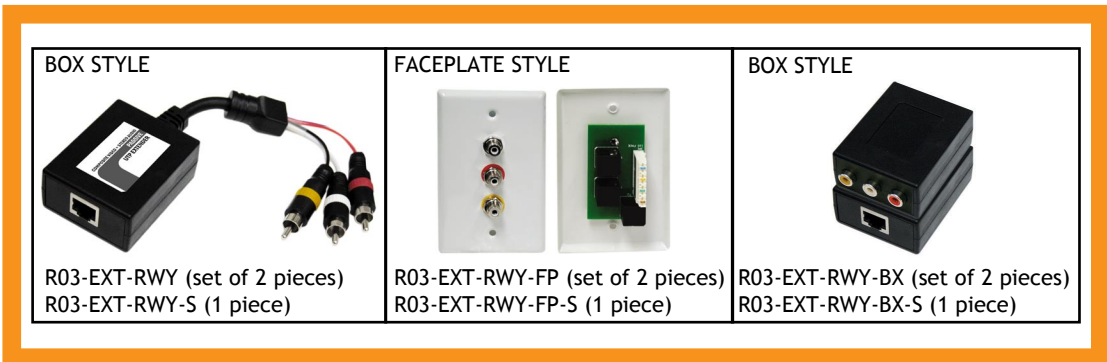

Product Bulletin

SINGLE UTP SOLUTION

COMPOSITE VIDEO (YELLOW) + STEREO AUDIO (WHITE, RED)

DESCRIPTION:

Perfect solution for connecting composite video with stereo audio devices using one UTP cable. It extends signal up to 500 ft. @480p. The unit can be used interchangeably: one is installed near the video signal source, the other to be placed near the desired display.

FEATURES:

- Extend signal up to 500 ft. @480p
- Units are interchangeable
- No software or power adapter required
- Work with one UTP (Cat5/5e/6 cable)

PART NUMBER

DESCRIPTION

R03-EXT-RWY	Composite Video + Stereo Audio, Box Style (set of 2 pieces)
R03-EXT-RWY-S	Composite Video + Stereo Audio, Box Style (1 piece)
R03-EXT-RWY-FP	Composite Video + Stereo Audio, Faceplate Style (set of 2 pieces)
R03-EXT-RWY-FP-S	Composite Video + Stereo Audio, Faceplate Style (1 piece)
R03-EXT-RWY-BX	Composite Video + Stereo Audio, Box Style (2 pieces)
R03-EXT-RWY-BX-S	Composite Video + Stereo Audio, Box Style (1 piece)
R03-EXT-RWY-JP	Composite Video + Stereo Audio, RJ45 Faceplate Style (Set of 2 pieces)
R03-EXT-RWY-JP-S	Composite Video + Stereo Audio, RJ45 Faceplate Style (1 piece)