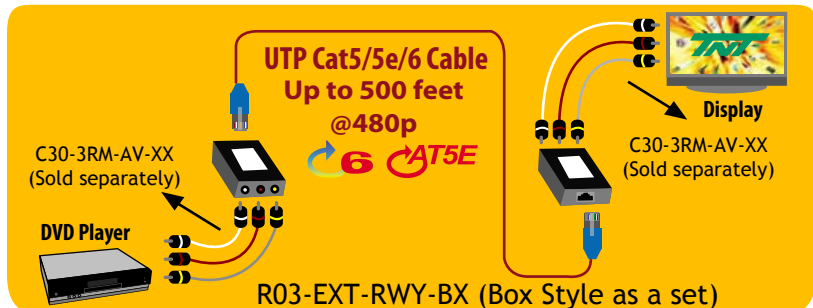

Product Bulletin

SINGLE UTP SOLUTION

COMPOSITE VIDEO (YELLOW) + STEREO AUDIO (WHITE, RED)

DESCRIPTION:

Perfect solution for connecting composite video with stereo audio devices using one UTP cable. It extends signal up to 500 ft. @480p. The unit can be used interchangeably: one is installed near the video signal source, the other to be placed near the desired display.

FEATURES:

- Extend signal up to 500 ft. @480p
- Units are interchangeable
- No software or power adapter required
- Work with one UTP (Cat5/5e/6 cable)

PART NUMBER

DESCRIPTION

R03-EXT-RWY	Composite Video + Stereo Audio, Box Style (set of 2 pieces)
R03-EXT-RWY-S	Composite Video + Stereo Audio, Box Style (1 piece)
R03-EXT-RWY-FP	Composite Video + Stereo Audio, Faceplate Style (set of 2 pieces)
R03-EXT-RWY-FP-S	Composite Video + Stereo Audio, Faceplate Style (1 piece)
R03-EXT-RWY-BX	Composite Video + Stereo Audio, Box Style (2 pieces)
R03-EXT-RWY-BX-S	Composite Video + Stereo Audio, Box Style (1 piece)
R03-EXT-RWY-JP	Composite Video + Stereo Audio, RJ45 Faceplate Style (Set of 2 pieces)
R03-EXT-RWY-JP-S	Composite Video + Stereo Audio, RJ45 Faceplate Style (1 piece)