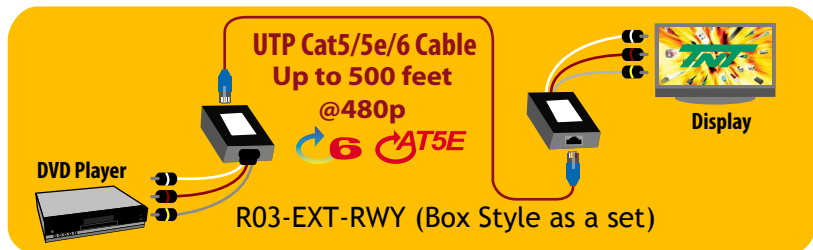

Product Bulletin

SINGLE UTP SOLUTION

COMPOSITE VIDEO (YELLOW) + STEREO AUDIO (WHITE, RED)

DESCRIPTION:

Perfect solution for connecting composite video with stereo audio devices using one UTP cable. It extends signal up to 500 ft. @480p. The unit can be used interchangeably: one is installed near the video signal source, the other to be placed near the desired display.

FEATURES:

- Extend signal up to 500 ft. @480p
- Units are interchangeable
- No software or power adapter required
- Work with one UTP (Cat5/5e/6 cable)

PART NUMBER

DESCRIPTION

R03-EXT-RWY	Composite Video + Stereo Audio, Box Style (set of 2 pieces)
R03-EXT-RWY-S	Composite Video + Stereo Audio, Box Style (1 piece)
R03-EXT-RWY-FP	Composite Video + Stereo Audio, Faceplate Style (set of 2 pieces)
R03-EXT-RWY-FP-S	Composite Video + Stereo Audio, Faceplate Style (1 piece)
R03-EXT-RWY-BX	Composite Video + Stereo Audio, Box Style (2 pieces)
R03-EXT-RWY-BX-S	Composite Video + Stereo Audio, Box Style (1 piece)
R03-EXT-RWY-JP	Composite Video + Stereo Audio, RJ45 Faceplate Style (Set of 2 pieces)
R03-EXT-RWY-JP-S	Composite Video + Stereo Audio, RJ45 Faceplate Style (1 piece)