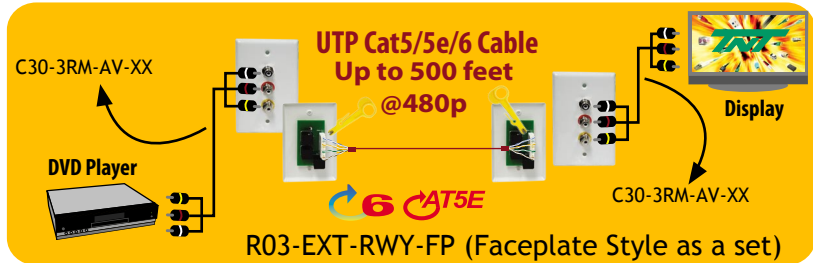

Product Bulletin

SINGLE UTP SOLUTION

COMPOSITE VIDEO (YELLOW) + STEREO AUDIO (WHITE, RED)

DESCRIPTION:

Perfect solution for connecting composite video with stereo audio devices using one UTP cable. It extends signal up to 500 ft. @480p. The unit can be used interchangeably: one is installed near the video signal source, the other to be placed near the desired display.

FEATURES:

- Extend signal up to 500 ft. @480p
- Units are interchangeable
- No software or power adapter required
- Work with one UTP (Cat5/5e/6 cable)

PART NUMBER

DESCRIPTION

R03-EXT-RWY	Composite Video + Stereo Audio, Box Style (set of 2 pieces)
R03-EXT-RWY-S	Composite Video + Stereo Audio, Box Style (1 piece)
R03-EXT-RWY-FP	Composite Video + Stereo Audio, Faceplate Style (set of 2 pieces)
R03-EXT-RWY-FP-S	Composite Video + Stereo Audio, Faceplate Style (1 piece)
R03-EXT-RWY-BX	Composite Video + Stereo Audio, Box Style (2 pieces)
R03-EXT-RWY-BX-S	Composite Video + Stereo Audio, Box Style (1 piece)
R03-EXT-RWY-JP	Composite Video + Stereo Audio, RJ45 Faceplate Style (Set of 2 pieces)
R03-EXT-RWY-JP-S	Composite Video + Stereo Audio, RJ45 Faceplate Style (1 piece)