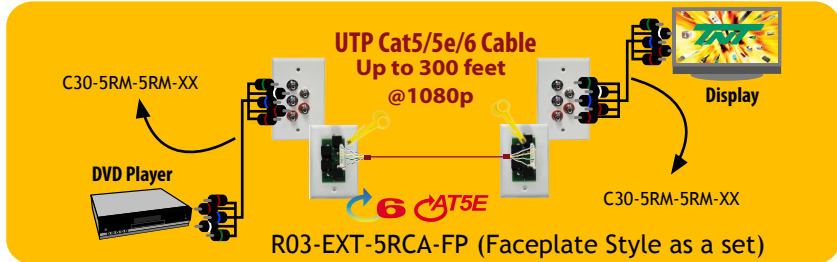

Product Bulletin

SINGLE UTP SOLUTION

COMPONENT VIDEO (RED, GREEN, BLUE) + AUDIO (RED, WHITE)

DESCRIPTION:

Perfect solution for connecting component video and audio devices using one UTP cable. It extends signal up to 300ft/100m @1080p. The unit can be used interchangeably: one is installed near the video signal source, the other to be placed near the desired display.

FEATURES:

- Extend signal up to 300 ft. @1080p
- Units are interchangeable
- Support HDTV (480p/720p/1080i/1080p)
- No software or power adapter required
- Work with one UTP (Cat5/5e/6 cable)
- RESOLUTION:
 - 480p up to 500 feet
 - 720p up to 400 feet
 - 1080i up to 350 feet
 - 1080/24p up to 300 feet
 - 1080/60p up to 300 feet

PART NUMBER

DESCRIPTION

R03-EXT-5RCA	Component Video + Audio, Box Style (2 pieces)
R03-EXT-5RCA-S	Component Video + Audio, Box Style (1 piece)
R03-EXT-5RCA-FP	Component Video + Audio, Faceplate Style (2 pieces)
R03-EXT-5RCA-FP-S	Component Video + Audio, Faceplate Style (1 piece)
R03-EXT-5RCA-BX	Component Video + Audio, Box Style (2 pieces)
R03-EXT-5RCA-BX-S	Component Video + Audio, Box Style (1 piece)
R03-EXT-5RCA-JP	Component Video + Audio, RJ45 Faceplate (2 pieces)
R03-EXT-5RCA-JP-S	Component Video + Audio, RJ45 Faceplate (1 piece)