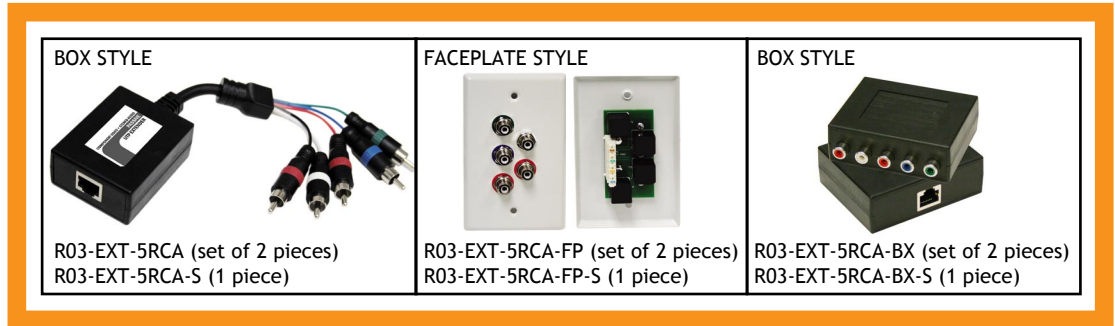

Product Bulletin

SINGLE UTP SOLUTION

COMPONENT VIDEO (RED, GREEN, BLUE) + AUDIO (RED, WHITE)

DESCRIPTION:

Perfect solution for connecting component video and audio devices using one UTP cable. It extends signal up to 300ft/100m @1080p. The unit can be used interchangeably: one is installed near the video signal source, the other to be placed near the desired display.

FEATURES:

- Extend signal up to 300 ft. @1080p
- Units are interchangeable
- Support HDTV (480p/720p/1080i/1080p)
- No software or power adapter required
- Work with one UTP (Cat5/5e/6 cable)
- RESOLUTION:
 - 480p up to 500 feet
 - 720p up to 400 feet
 - 1080i up to 350 feet
 - 1080/24p up to 300 feet
 - 1080/60p up to 300 feet

PART NUMBER

DESCRIPTION

R03-EXT-5RCA	Component Video + Audio, Box Style (2 pieces)
R03-EXT-5RCA-S	Component Video + Audio, Box Style (1 piece)
R03-EXT-5RCA-FP	Component Video + Audio, Faceplate Style (2 pieces)
R03-EXT-5RCA-FP-S	Component Video + Audio, Faceplate Style (1 piece)
R03-EXT-5RCA-BX	Component Video + Audio, Box Style (2 pieces)
R03-EXT-5RCA-BX-S	Component Video + Audio, Box Style (1 piece)
R03-EXT-5RCA-JP	Component Video + Audio, RJ45 Faceplate (2 pieces)
R03-EXT-5RCA-JP-S	Component Video + Audio, RJ45 Faceplate (1 piece)