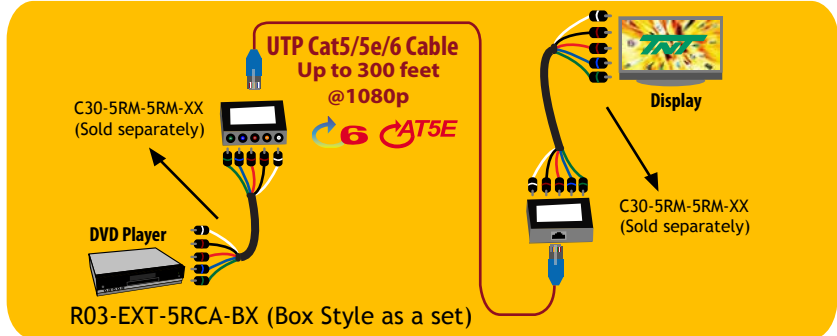

Product Bulletin

SINGLE UTP SOLUTION

COMPONENT VIDEO (RED, GREEN, BLUE) + AUDIO (RED, WHITE)

DESCRIPTION:

Perfect solution for connecting component video and audio devices using one UTP cable. It extends signal up to 300ft/100m @1080p. The unit can be used interchangeably: one is installed near the video signal source, the other to be placed near the desired display.

FEATURES:

- Extend signal up to 300 ft. @1080p
- Units are interchangeable
- Support HDTV (480p/720p/1080i/1080p)
- No software or power adapter required
- Work with one UTP (Cat5/5e/6 cable)
- RESOLUTION:
 - 480p up to 500 feet
 - 720p up to 400 feet
 - 1080i up to 350 feet
 - 1080/24p up to 300 feet
 - 1080/60p up to 300 feet

PART NUMBER

DESCRIPTION

R03-EXT-5RCA	Component Video + Audio, Box Style (2 pieces)
R03-EXT-5RCA-S	Component Video + Audio, Box Style (1 piece)
R03-EXT-5RCA-FP	Component Video + Audio, Faceplate Style (2 pieces)
R03-EXT-5RCA-FP-S	Component Video + Audio, Faceplate Style (1 piece)
R03-EXT-5RCA-BX	Component Video + Audio, Box Style (2 pieces)
R03-EXT-5RCA-BX-S	Component Video + Audio, Box Style (1 piece)
R03-EXT-5RCA-JP	Component Video + Audio, RJ45 Faceplate (2 pieces)
R03-EXT-5RCA-JP-S	Component Video + Audio, RJ45 Faceplate (1 piece)