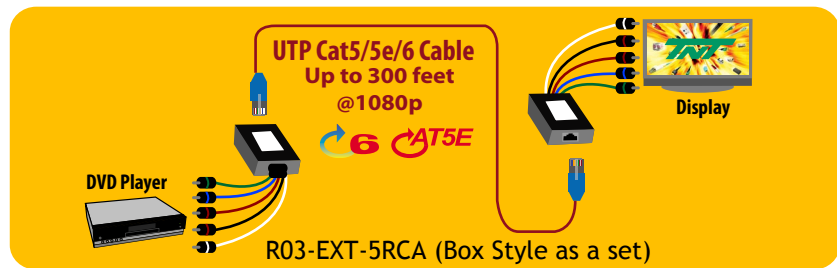

Product Bulletin

SINGLE UTP SOLUTION

COMPONENT VIDEO (RED, GREEN, BLUE) + AUDIO (RED, WHITE)

DESCRIPTION:

Perfect solution for connecting component video and audio devices using one UTP cable. It extends signal up to 300ft/100m @1080p. The unit can be used interchangeably: one is installed near the video signal source, the other to be placed near the desired display.

FEATURES:

- Extend signal up to 300 ft. @1080p
- Units are interchangeable
- Support HDTV (480p/720p/1080i/1080p)
- No software or power adapter required
- Work with one UTP (Cat5/5e/6 cable)
- RESOLUTION:
 - 480p up to 500 feet
 - 720p up to 400 feet
 - 1080i up to 350 feet
 - 1080/24p up to 300 feet
 - 1080/60p up to 300 feet

PART NUMBER

DESCRIPTION

R03-EXT-5RCA	Component Video + Audio, Box Style (2 pieces)
R03-EXT-5RCA-S	Component Video + Audio, Box Style (1 piece)
R03-EXT-5RCA-FP	Component Video + Audio, Faceplate Style (2 pieces)
R03-EXT-5RCA-FP-S	Component Video + Audio, Faceplate Style (1 piece)
R03-EXT-5RCA-BX	Component Video + Audio, Box Style (2 pieces)
R03-EXT-5RCA-BX-S	Component Video + Audio, Box Style (1 piece)
R03-EXT-5RCA-JP	Component Video + Audio, RJ45 Faceplate (2 pieces)
R03-EXT-5RCA-JP-S	Component Video + Audio, RJ45 Faceplate (1 piece)