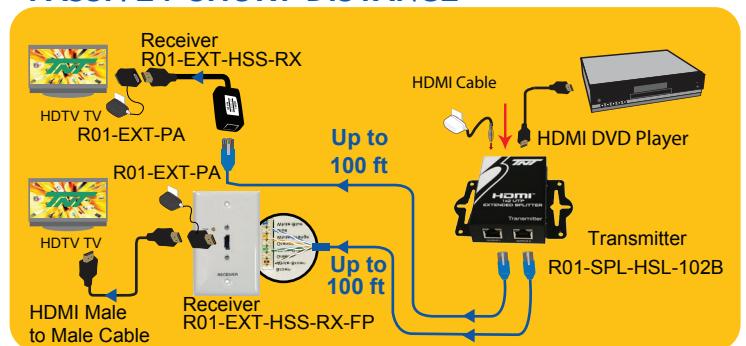

PASSIVE / SHORT DISTANCE

PART NUMBER

DESCRIPTION

R01-SPL-HSL-102B	HDMI UTP Extended 1x2 Splitter - Surface/Rack Mountable, Blu-ray 1080/60p Application
R01-EXT-HSS-RX-FP	HDMI UTP Extended Passive Receiver 110 Type Wallplate
R01-EXT-HSS-RX-JP	HDMI UTP Extended Passive Receiver RJ45 Jack Wallplate
R01-EXT-HSL-RX-FP	HDMI UTP Extended Active Receiver 110 Type Wallplate
R01-EXT-HSL-RX-JP	HDMI UTP Extended Active Receiver RJ45 Jack Wallplate
R01-EXT-HSS-RX	HDMI UTP Extended Passive Receiver Pigtail
R01-EXT-HSL-RX	HDMI UTP Extended Active Receiver Box Style
R01-EXT-PA	5 Volts AC/DC Power Adapter for HDMI Passive UTP Extender Receiver

21709 Ferrero Parkway
Walnut, California 91789
Tel. 909 598 8818 Fax. 909 594 8666
www.trinetusa.com info@trinetusa.com

Tri-Net Technology, Inc.
Total Network Telesis U.S.A.