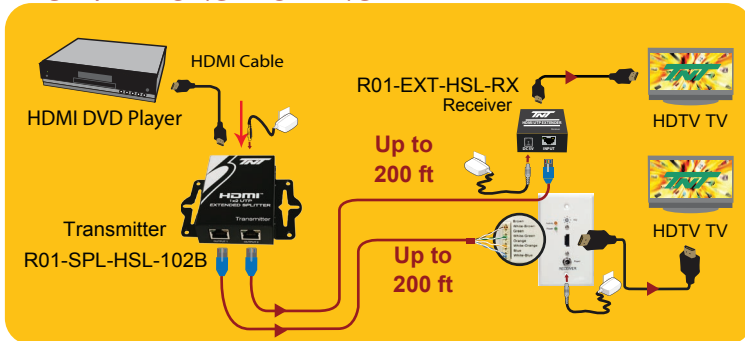

ACTIVE / LONG DISTANCE