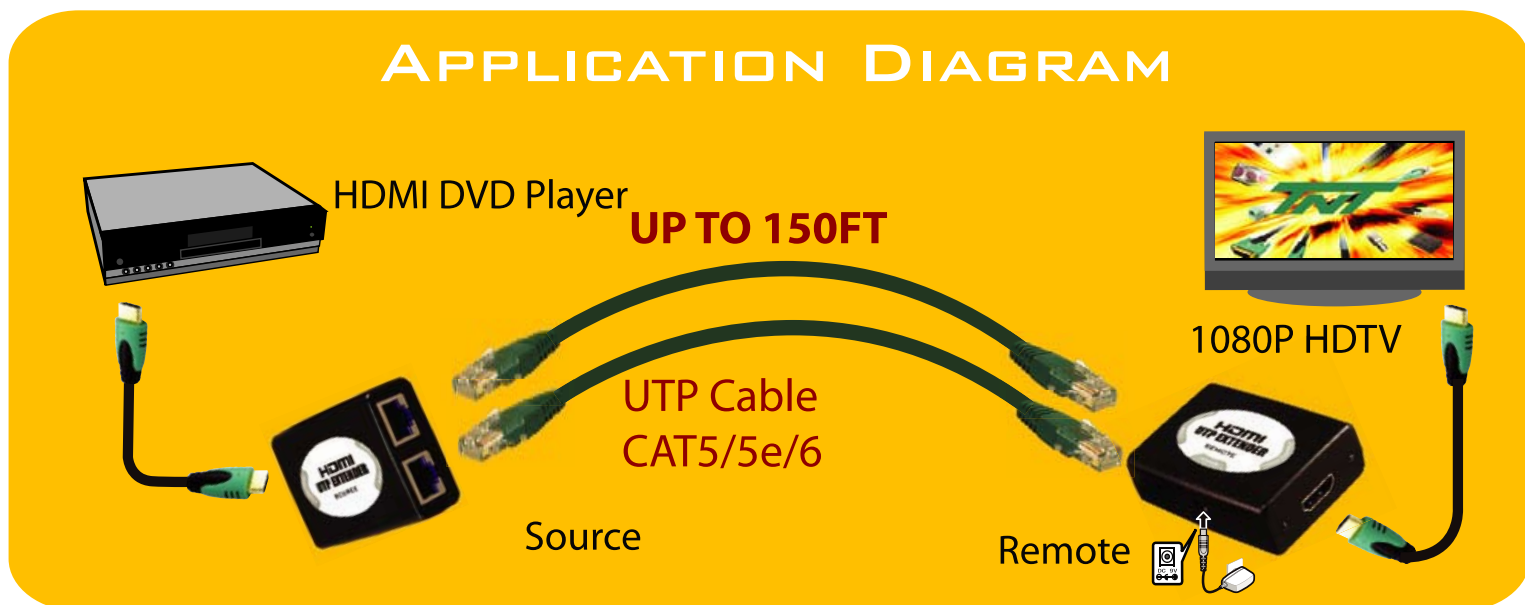

APPLICATION DIAGRAM

PART NUMBER
R01-EXT-C5E-P

DESCRIPTION
HDMI UTP Extender

Tri-Net Technology, Inc.
Total Network Telesis **U.S.A.**

21709 Ferrero Parkway
Walnut, California 91789
Tel. 909 598 8818 Fax. 909 594 8666
www.trinetusa.com info@trinetusa.com