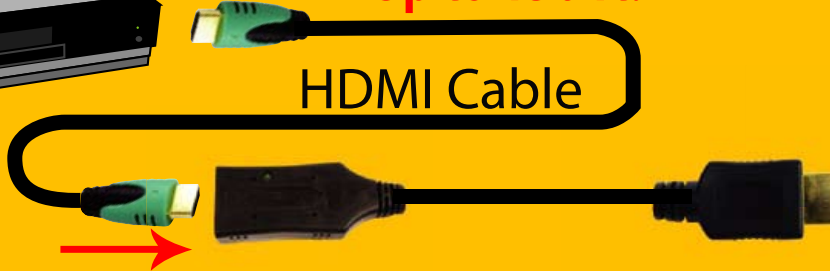

Up to 150 ft.

HDMI Cable