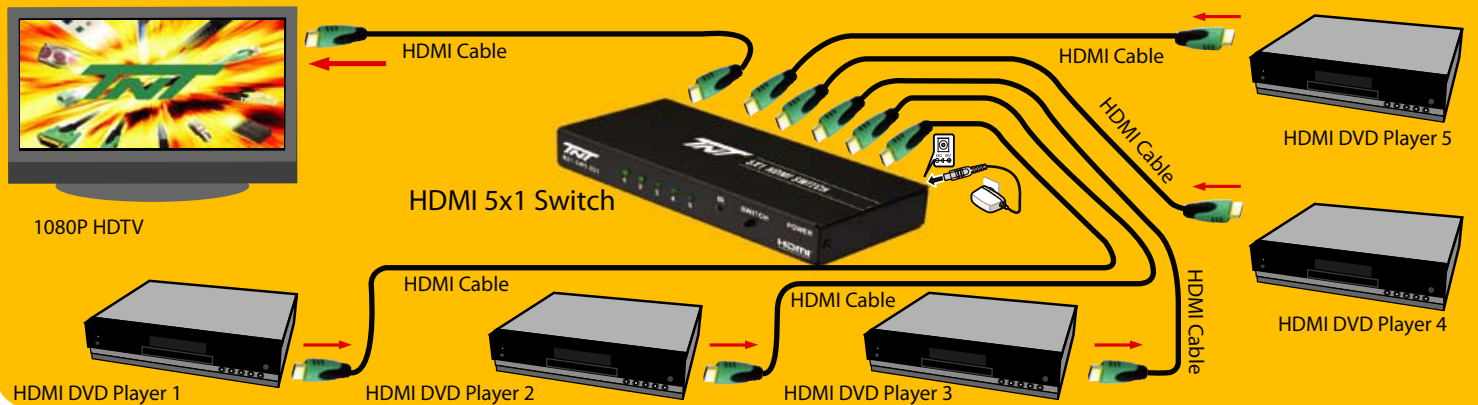

### DESCRIPTION:

The 5x1 HDMI Switch allows access to five HDMI sources, using one HDTV display. The HDMI Switch provides solutions for home theaters, audio/video installations, data centers, information distributions, conference room presentations, schools and corporate training environment.

### FEATURES:

- Switch easily between any two HDMI sources
- Maintain 480p, 720p, 1080i and 1080p resolutions
- Maintain highest HDMI single link video resolutions
- Maintain highest HDMI digital audio signal
- Connect to HDMI cable to input or output
- Switch inputs with the IR remote control or MANUAL push button Automatism search current signal input when turn on product or by controller
- HDCP Compliant
- Install within seconds
- Auto power and switching
- Metal enclosure AC/DC Power Adapter included
- Supports High Speed HDMI®

# HDMI™

HIGH-DEFINITION MULTIMEDIA INTERFACE

### APPLICATION DIAGRAM

PART NUMBER	DESCRIPTION
R01-SWT-501	HDMI 5 TO 1 SWITCH