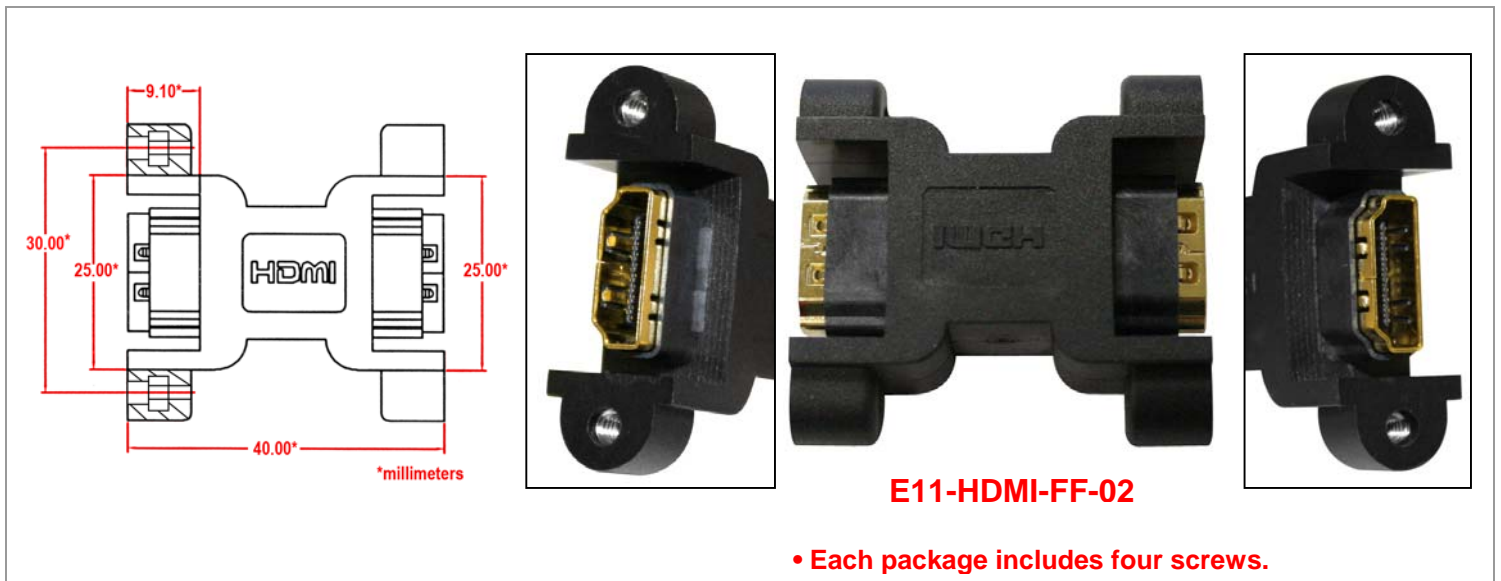

TNT Product Bulletin TNT

HDMI ADAPTER AND PANEL MOUNTABLE ADAPTER

PART NUMBER	DESCRIPTIONS
E11-HDMI-FF-01 E11-HDMI-FF-02	HDMI Female to Female Adapter HDMI Female to Female, Panel Mountable Adapter

Tri-Net Technology, Inc.