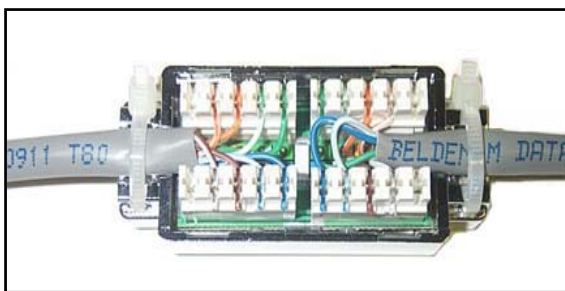

## ***CATEGORY 5E IN-LINE COUPLERS***

- Design to extend or fan out shielded Category 5e 4-pair cable without RJ-45 coupler.
- Shielded enclosure with one dedicated terminal for drain wire punch down.
- Wiring scheme - pin to pin, 568A and 568B pairing standard.
- Internal Printed Circuit Board structure with sturdy chrome plated - meets EIA/TIA 568A Enhanced Category 5 specifications.
- 110 type terminals with color code.
- Surface mountable base enclosure with cable tie holes.
- Extend Category 5E cable with maintenance of maximum NEXT performance.

**Order Code**  
080-110-4-SH

**Description**  
Shielded 4-pair Category 5e 110-type, punch down in-line coupler

**Tri-Net Technology, Inc.**

*Total Network Telesis*

*U.S.A.*

21709 FERRERO PARKWAY  
WALNUT, CALIFORNIA 91789  
TEL 909-598-8818 FAX 909-594-8666  
www.trinetusa.com info@trinetusa.com