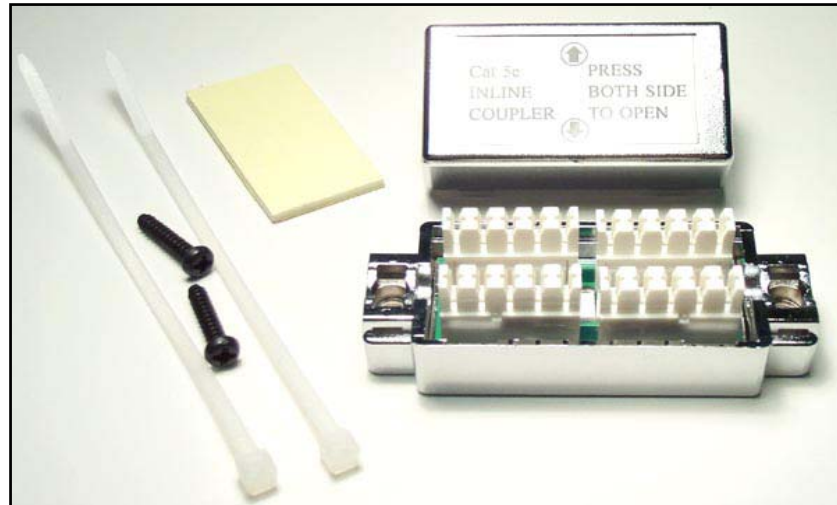

## ***CATEGORY 5E IN-LINE COUPLERS***

- Design to extend or fan out shielded Category 5e 4-pair cable without RJ-45 coupler.
- Shielded enclosure with one dedicated terminal for drain wire punch down.
- Wiring scheme - pin to pin, 568A and 568B pairing standard.
- Internal Printed Circuit Board structure with sturdy chrome plated - meets EIA/TIA 568A Enhanced Category 5 specifications.
- 110 type terminals with color code.
- Surface mountable base enclosure with cable tie holes.
- Extend Category 5E cable with maintenance of maximum NEXT performance.

**Order Code**  
080-110-4-SH

**Description**  
Shielded 4-pair Category 5e 110-type, punch down in-line coupler

**Tri-Net Technology, Inc.**

*Total Network Telesis*

*U.S.A.*

21709 FERRERO PARKWAY  
WALNUT, CALIFORNIA 91789  
TEL 909-598-8818 FAX 909-594-8666  
www.trinetusa.com info@trinetusa.com