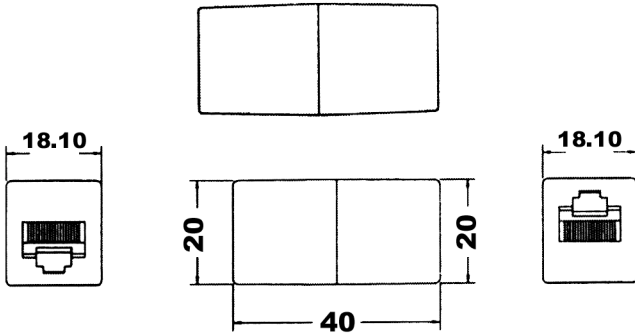

TNT Product Bulletin TNT

ENHANCED CATEGORY 5 Couplers

Color: White

In-Line Coupler

ENHANCED CATEGORY 5 RJ-45 IN-LINE COUPLER

- The first compact RJ-45 in-line coupler to meet EIA/TIA 568A Enhanced Category 5 specifications
- Compact enclosure design works in any coupling environment
- Pattern Printed Circuit Board design secures performance

(Units in mm)

Part Number

080-RJ45-C5-WH

Description

RJ-45 CAT 5E In-Line Coupler

Lead-Time: Current Stock Item

Cross-Over Coupler

ENHANCED CATEGORY 5 RJ-45 CROSS-OVER COUPLER

Color: Green

Part Number

080-88-CR-C5-GN

Description

RJ-45 CAT 5E Cross-Over Coupler

(Units in mm)

Wiring Diagram:

RJ-45	RJ-45
1	3
2	6
3	1
6	2