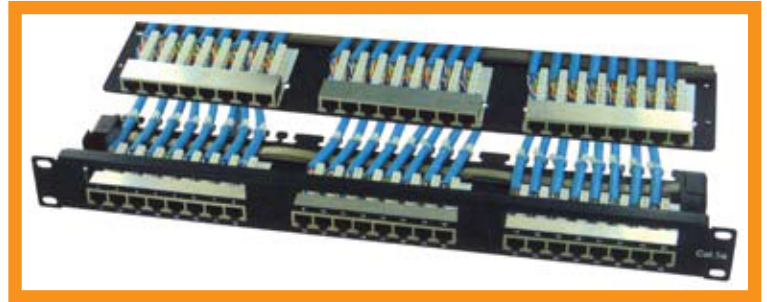

Product Bulletin

Cat5e Super High Density 110 Patch Panel 1u x 48 Ports

FEATURES:

- Installation-friendly, upper and lower level ports are built separately in a strain relief tray
- User-friendly hand-screw for releasing/fastening the upper level, requiring no tools
- Helps to lower the hardware cost by putting 48 ports in 1u panel

CAT5E

PART NUMBER

DESCRIPTION

01BS-48

Cat5e UTP Super High Density 1u x 48 Ports 110 Patch Panel

Tri-Net Technology, Inc.
Total Network Telesis **U.S.A.**

21709 Ferrero Parkway
Walnut, California 91789
Tel. 909 598 8818 Fax. 909 594 8666
www.trinetusa.com info@trinetusa.com