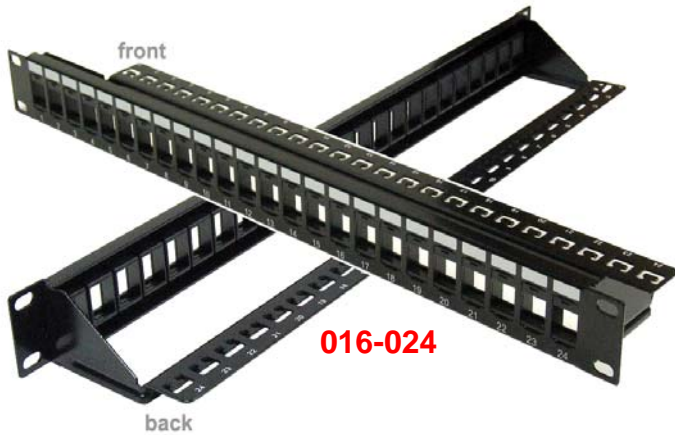

## 1U (1 3/4") & 2U (3 1/2") High Density 24 / 48-Port Feed-Thru Panel

**CAT5E**

**6**

- 1U (1 3/4") 24-Port High Density Panel.
- 2U (3 1/2") 48-Port High Density Panel.
- Couplers Loaded: RJ-12, RJ-45, Cat5E, Cat6.

### DESCRIPTION

<b>016-024</b>	<b>1U (1 3/4") 24-Port Blank Panel (Flush Type)</b>
<b>016-048</b>	<b>2U (3 1/2") 48-Port Blank Panel (Flush Type)</b>
<b>016-024-RJ12</b>	<b>1U (1 3/4") 24-Port Panel – RJ-12 Couplers Loaded</b>
<b>016-048-RJ12</b>	<b>2U (3 1/2") 48-Port Panel – RJ-12 Couplers Loaded</b>
<b>016-024-RJ45</b>	<b>1U (1 3/4") 24-Port Panel – RJ-45 Couplers Loaded</b>
<b>016-048-RJ45</b>	<b>2U (3 1/2") 48-Port Panel – RJ-45 Couplers Loaded</b>
<b>016-024-C5E</b>	<b>1U (1 3/4") 24-Port Panel – Cat5E Couplers Loaded</b>
<b>016-048-C5E</b>	<b>2U (3 1/2") 48-Port Panel – Cat5E Couplers Loaded</b>
<b>016-024-C6</b>	<b>1U (1 3/4") 24-Port Panel – Cat6 Couplers Loaded</b>
<b>016-048-C6</b>	<b>2U (3 1/2") 48-Port Panel – Cat6 Couplers Loaded</b>