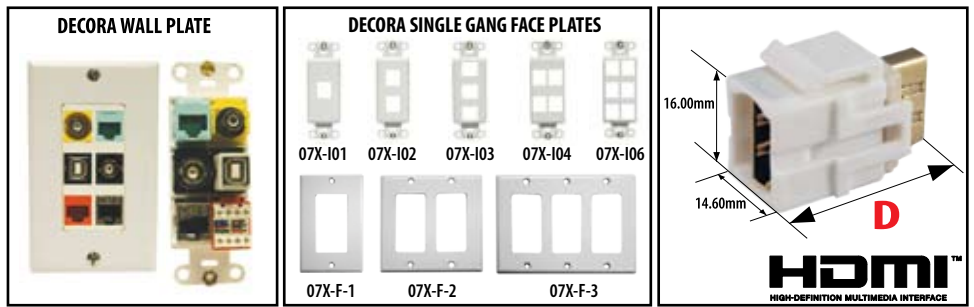

Product Bulletin

HIGH DENSITY MULTI-MEDIA WALL PLATE / PANEL SOLUTIONS With the most compact keystone jack type snap-in modules

Features:

- Compact design, fit into any keystone jack cutout
- Design for multimedia wall plate or feed-thru panel
- Up to six module can be snap-in a single gang decora face plate
- Available in multi color solution
- 24 ports of 1μ/1.75" height, 19" panel

YY = Color WH GY BK BL GN RD OR YL IV

AUDIO VIDEO

HDMI D=1.17"/29.70mm 071D-HDMI-YY	RCA D=1.42"/36.00mm 071D-RCA-YY	S-Video D=1.44"/36.50mm 071D-MDIN4-YY	F-Type D=1.21"/31.00mm 071D-IFF-S-YY
BNC D=1.27"/32.20mm 071D-IBN-YY	3.5mm Audio D=1.30"/33.00mm 071D-35M-YY	Banana Plugs D=1.45"/36.80mm 071D-BANA-YY	Speaker Terminal D=1.64"/41.62mm 071D-SP-YY

FIBER

LC (Duplex) D=1.37"/34.80mm 071D-DLC-YY	SC D=1.31"/33.20mm 071D-ISC-YY	ST D=1.265"/32.00mm 071D-IST-YY	MTRJ D=1.33"/33.60mm 071D-MTRJ-YY
--	---	--	--

ACCESSORIES

Mini Snap-in Bezel 073B-ALL-YY	Blank Insert D=0.74"/18.80mm 071D-IS-YY
--	--

DATA

Cat6a Coupler D=1.21"/30.80mm 080-885-SI-C6A	Cat6a Keystone Jack 90° D=1.30"/33.20mm 07WF-I88-M-C6A	Cat6a Keystone Jack 180° D=1.22"/32.00mm 07WF-I88-M-C6A	Cat6a Coupler Shielded D=1.18"/32.00mm 080-885-SI-C6A-SH
Cat6 Shielded Coupler D=1.18"/30.00mm 080-885-C6-SI-SH-R	Cat6 Coupler D=1.16"/29.30mm 080-885-SI-C6-N	Cat6 Keystone Jack 90° D=1.22"/32.00mm 07WF-I88-YY-M	Cat6 Keystone Jack 180° D=1.45"/32.80mm 07W-I88-YY-M
RJ-12 Keystone Jack 90° D=1.22"/31.00mm 07F-I66-YY-M	RJ-12 Keystone Jack 180° D=1.45"/32.60mm 07B-I66-YY-M	Cat5e Shielded Coupler D=1.18"/30.00mm 080-C5E-SI-SH-M-N	Cat5e Coupler D=1.16"/29.40mm 080-885-C5-M-N
Cat5e Keystone Jack 90° D=1.21"/30.70mm 07F-I88-YY-M	Cat5e Keystone Jack 180° D=1.45"/32.80mm 07B-I88-YY-M		