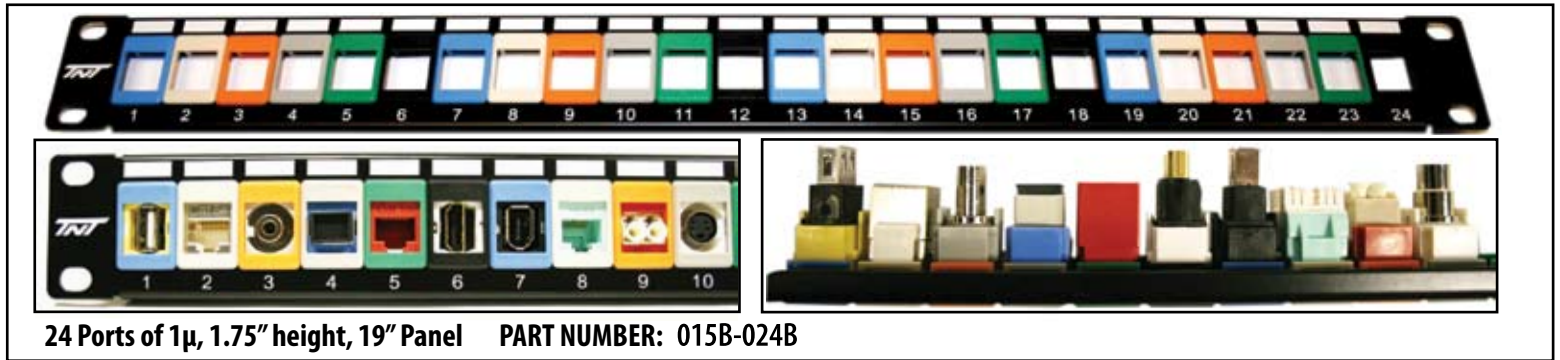

Product Bulletin

HIGH DENSITY MULTI-MEDIA WALL PLATE / PANEL SOLUTIONS With the most compact keystone jack type snap-in modules

Features:

- Compact design, fit into any keystone jack cutout
- Design for multimedia wall plate or feed-thru panel
- Up to six module can be snap-in a single gang decora face plate
- Available in multi color solution
- 24 ports of 1μ/1.75" height, 19" panel

YY = Color WH GY BK BL GN RD OR YL IV

AUDIO VIDEO

HDMI D=1.17"/29.70mm 071D-HDMI-YY	RCA D=1.42"/36.00mm 071D-RCA-YY	S-Video D=1.44"/36.50mm 071D-MDIN4-YY	F-Type D=1.21"/31.00mm 071D-IFF-S-YY
BNC D=1.27"/32.20mm 071D-IBN-YY	3.5mm Audio D=1.30"/33.00mm 071D-35M-YY	Banana Plugs D=1.45"/36.80mm 071D-BANA-YY	Speaker Terminal D=1.64"/41.62mm 071D-SP-YY

FIBER

LC (Duplex) D=1.37"/34.80mm 071D-DLC-YY	SC D=1.31"/33.20mm 071D-ISC-YY	ST D=1.265"/32.00mm 071D-IST-YY	MTRJ D=1.33"/33.60mm 071D-MTRJ-YY
--	---	--	--

ACCESSORIES

Mini Snap-in Bezel 073B-ALL-YY	Blank Insert D=0.74"/18.80mm 071D-IS-YY
--	--

DATA

Cat6a Coupler D=1.21"/30.80mm 080-885-SI-C6A	Cat6a Keystone Jack 90° D=1.30"/33.20mm 07WF-I88-M-C6A	Cat6a Keystone Jack 180° D=1.22"/32.00mm 07WF-I88-M-C6A	Cat6a Coupler Shielded D=1.18"/32.00mm 080-885-SI-C6A-SH
Cat6 Shielded Coupler D=1.18"/30.00mm 080-885-C6-SI-SH-R	Cat6 Coupler D=1.16"/29.30mm 080-885-SI-C6-N	Cat6 Keystone Jack 90° D=1.22"/32.00mm 07WF-I88-YY-M	Cat6 Keystone Jack 180° D=1.45"/32.80mm 07W-I88-YY-M
RJ-12 Keystone Jack 90° D=1.22"/31.00mm 07F-I66-YY-M	RJ-12 Keystone Jack 180° D=1.45"/32.60mm 07B-I66-YY-M	Cat5e Shielded Coupler D=1.18"/30.00mm 080-C5E-SI-SH-M-N	Cat5e Coupler D=1.16"/29.40mm 080-885-C5-M-N
Cat5e Keystone Jack 90° D=1.21"/30.70mm 07F-I88-YY-M	Cat5e Keystone Jack 180° D=1.45"/32.80mm 07B-I88-YY-M		